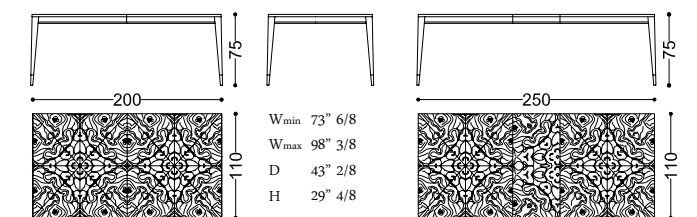

46008/R20 TIGRANA CLASSIC rectangular table - oak burl top

Design: Alessandro Castello, Maria Antonietta Lagravinese
no photo

art. 46008/R20