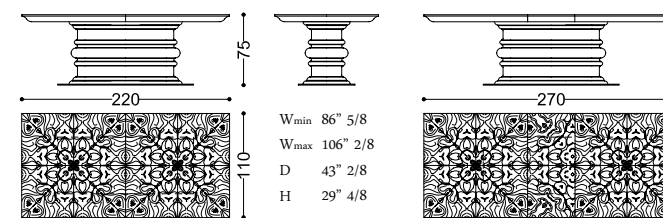

46003/R22 EDGAR rectangular table - oak burl top

Design: Alessandro Castello, Maria Antonietta Lagravinese
no photo

art. 46003/R22