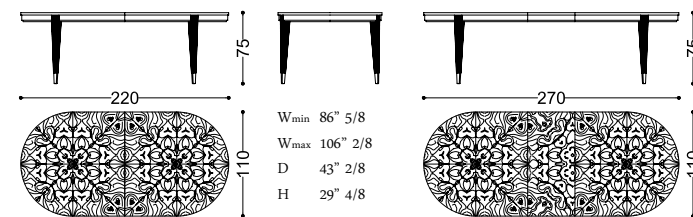

46011/R22 TIGRANA oval table - oak burl top

Design: Alessandro Castello, Maria Antonietta Lagravinese
no photo

art. 46011/R22