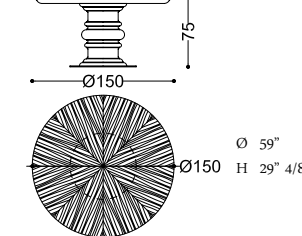

46001/15 EDGAR round table

Design: Alessandro Castello, Maria Antonietta Lagravinese
no photo

art. 46001/15