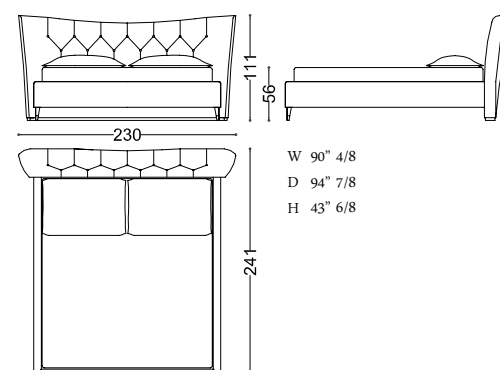

44500/18 - 44500/19 - 44500/20 - 44500/22 OSIRIDE

Design: Alessandro Castello, Maria Antonietta Lagravinese

no photo

art. 44500/19