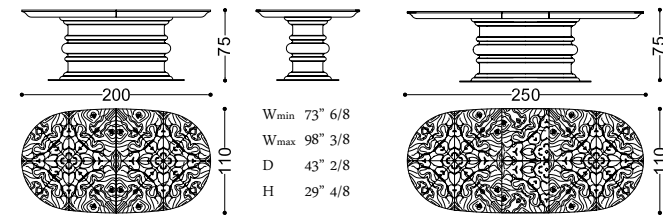

46002/R20 EDGAR oval table - oak burl top

Design: Alessandro Castello, Maria Antonietta Lagravinese
no photo

art. 46002/R20