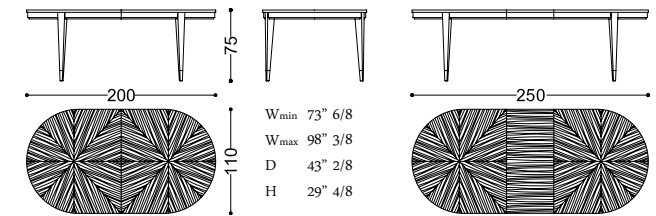

46010/20 TIGRANA CLASSIC oval table

Design: Alessandro Castello, Maria Antonietta Lagravinese
no photo

art. 46010/20