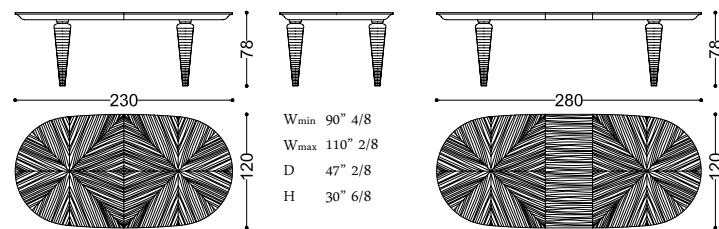

46004/23 FIDELIA oval table

Design: Angelo Cappellini Staff

no photo

art. 46004/23