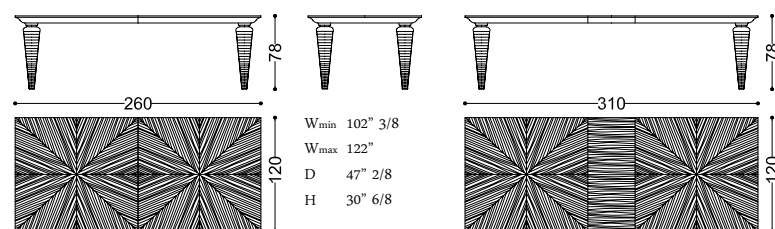

46006/26 FIDELIA rectangular table

Design: Angelo Cappellini Staff

no photo

art. 46006/26