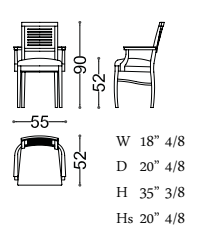

47008

Design: Angelo Cappellini Staff
pg. 538/O

art. 47008