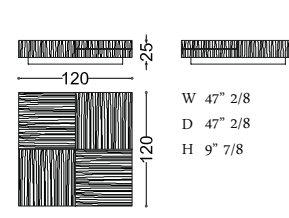

45093 LUKAS

Design: Angelo Cappellini Staff

pg. 462/O-469/O

art. 45093