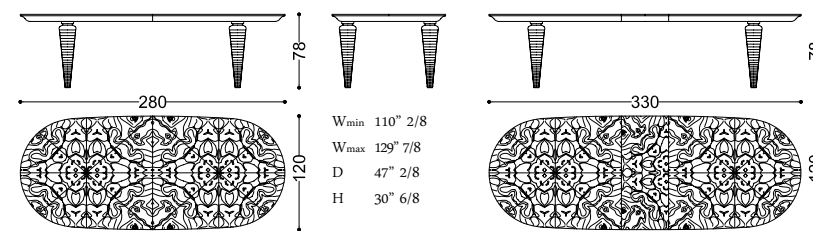

art. 46004/28

46004/R28 FIDELIA oval table - oak burl top

Design: Angelo Cappellini Staff

no photo

art. 46004/R28

46007/28 FIDELIA CLASSIC oval table

Design: Angelo Cappellini Staff

no photo