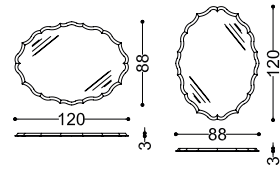

SPECCHI - MIRRORS

43001 - 43002 LULLABY

Design: Alessandro Castello, Maria Antonietta Lagravinese
pg. 479/O, 519/O

art. 43001