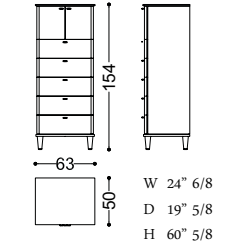

41013 DESIRÈ chest of drawers

Design: Alessandro Castello, M. A. Lagravinese
no photo

art. 41013