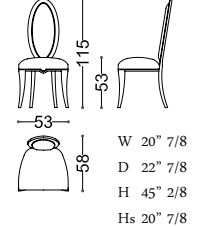

30001 PIERRE

Design: Angelo Cappellini Staff
pg. 533/O

art. 30001