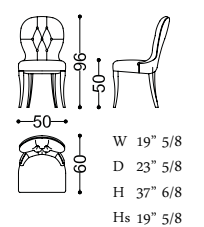

30097 GEORGES

Design: Angelo Cappellini Staff
pg. 499/O, 503/O, 532/O

art. 30097