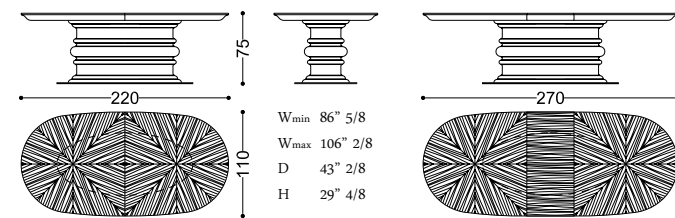

46002/22 EDGAR oval table

Design: Alessandro Castello, Maria Antonietta Lagravinese
no photo

art. 46002/22