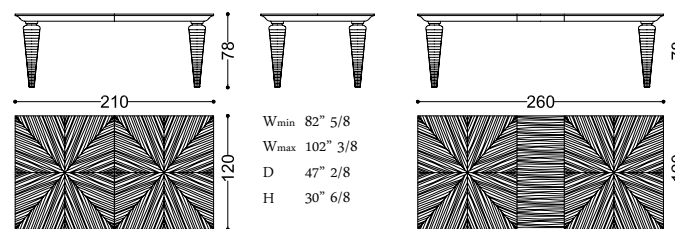

46006/21 FIDELIA rectangular table

Design: Angelo Cappellini Staff

no photo

art. 46006/21