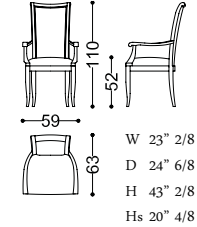

47002

Design: Angelo Cappellini Staff
pg. 536/O

art. 47002