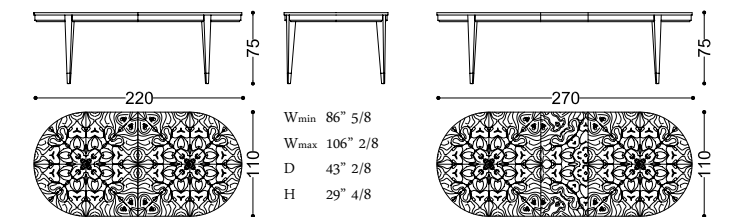

46010/R22 TIGRANA CLASSIC oval table - oak burl top

Design: Alessandro Castello, Maria Antonietta Lagravinese
no photo

art. 46010/R22