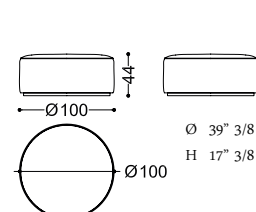

POLTRONE E DIVANI - ARMCHAIRS AND SOFAS

40031 - 40032 - 40033 - 40034 BUTTERFLY

Design: Alessandro Castello, Maria Antonietta Lagravinese

pg. 450/O-460/O, 526/O

art. 40034

49101 ETRA

Design: Angelo Cappellini Staff

no photo

49102 ELVIRA

Design: Angelo Cappellini Staff

no photo

49103 MEDORA

Design: Angelo Cappellini Staff

pg. 498/O-501/O

40271 - 40272 - 40273 ANDREJ

Design: Angelo Cappellini Staff

pg. 472/O-477/O, 526/O

from 40291 to 40296 WALTER

Design: Angelo Cappellini Staff

pg. 462/O-471/O, 526/O

PANCHINE - BENCHES