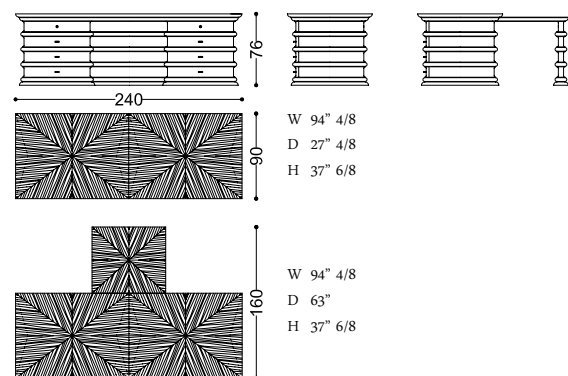

no photo

art. 48001/R

W 94" 4/8
D 27" 4/8
H 37" 6/8

48002 MANON writing desk with extension

Design: Alessandro Castello, Maria Antonietta Lagravinese

no photo

art. 48002

W 94" 4/8
D 27" 4/8
H 37" 6/8