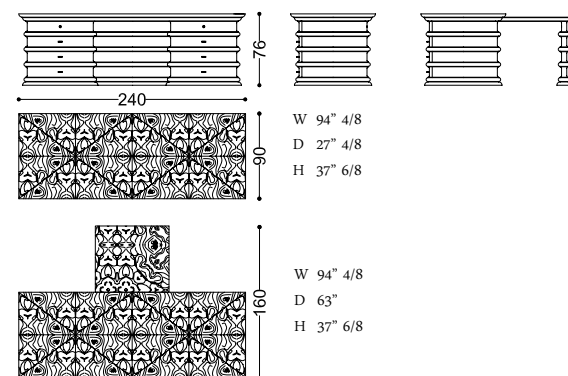

48002/R MANON writing desk with extension - oak burl top

Design: Alessandro Castello, Maria Antonietta Lagravinese

no photo

art. 48002/R

W 94" 4/8
D 27" 4/8
H 37" 6/8

W 94" 4/8
D 63"
H 37" 6/8

Opera Contemporary si riserva il diritto di modificare, nel tempo, i propri prodotti nelle dimensioni e nelle caratteristiche al fine di migliorare il prodotto stesso. Gran parte delle lavorazioni dei nostri articoli sono eseguite manualmente. Pertanto i colori delle finiture sono pubblicati a titolo indicativo e non costituiscono in alcun modo un metro di confronto preciso in quanto la stessa tinta realizzata su legno di essenza differente può ottenere, ovviamente, risultati non perfettamente uguali. Finiture effettuate in tempi diversi non potranno mai essere identiche, pertanto non ci assumiamo nessuna responsabilità per eventuali differenze. Tali differenze non potranno in nessun caso essere oggetto di contestazione o di resi.

Opera Contemporary reserve the right to modify their products, measurements and structural features at any time, in order to upgrade the product for new technologies and production needs. Many steps within the finishing process are carried out by hand and manual decoration of furniture makes identical reproduction impossible. There may be a slight variation in shade and hue. The sample colours, in both the wooden collection and the photographic samples in the catalogue, are provided purely as an indication of colour and are not an accurate comparison as different veneers will produce different results. The same finish supplied at different times cannot match exactly and we take no responsibility for any differences. Such differences cannot under any circumstances, constitute the reason for objections or returns.