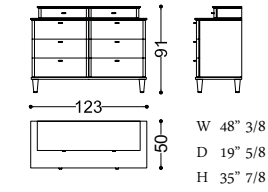

41012 DESIRÈ chest of drawers

Design: Alessandro Castello, M. A. Lagravinese
no photo

art. 41012