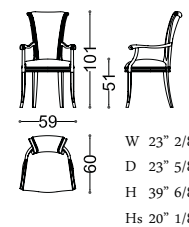

art. 47011

30005 CLAUDE

Design: Angelo Cappellini Staff
pg. 536/O

art. 30005

30005/P CLAUDE

Design: Angelo Cappellini Staff
pg. 536/O

art. 30005/P

30097 GEORGES