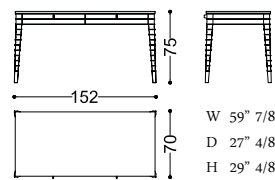

41024/L ELETTRA writing desk

Design: Alessandro Castello, M. A. Lagravinese
no photo

art. 41024/L