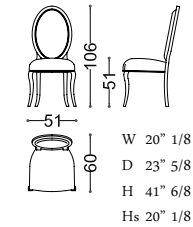

47003 ALEXANDER

Design: Angelo Cappellini Staff
pg. 533/O

art. 47003