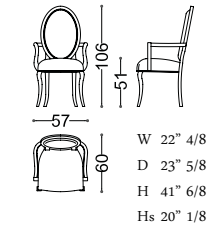

47004 ALEXANDER

Design: Angelo Cappellini Staff
pg. 533/O

art. 47004