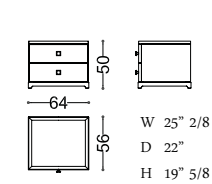

41051 CALLIOPE night table

Design: Angelo Cappellini Staff
no photo

art. 41051