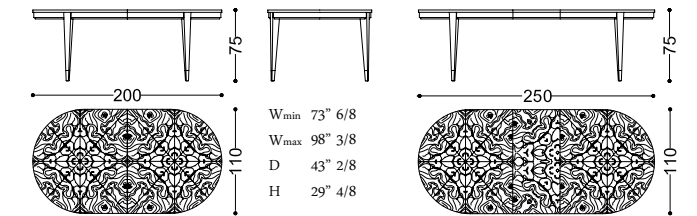

46010/R20 TIGRANA CLASSIC oval table - oak burl top

Design: Alessandro Castello, Maria Antonietta Lagravinese
no photo

art. 46010/R20