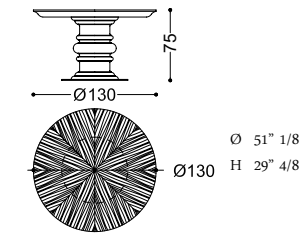

46001/13 EDGAR round table

Design: Alessandro Castello, Maria Antonietta Lagravinese
no photo

art. 46001/13