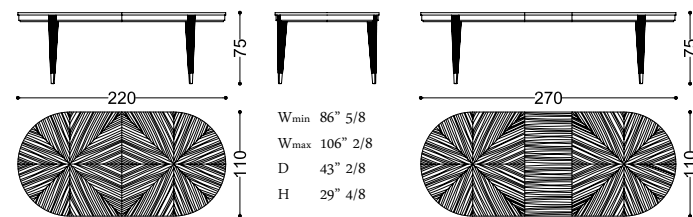

46011/22 TIGRANA oval table

Design: Alessandro Castello, Maria Antonietta Lagravinese
no photo

art. 46011/22