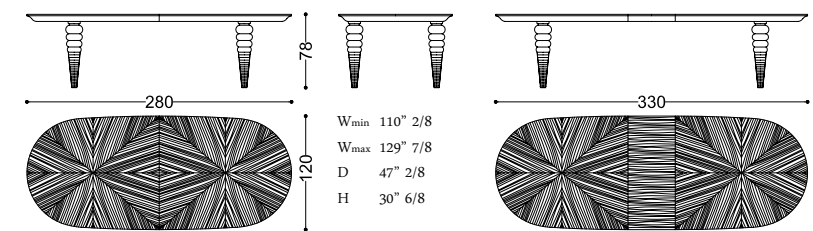

46007/28 FIDELIA CLASSIC oval table

Design: Angelo Cappellini Staff

no photo

art. 46007/28