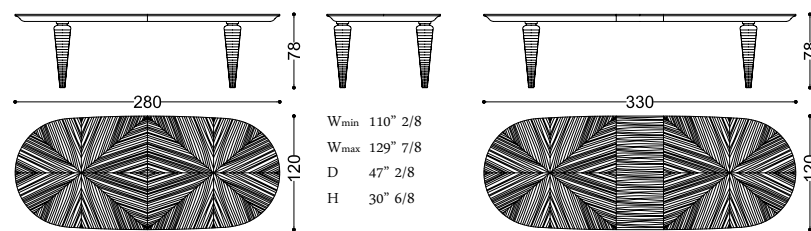

46004/28 FIDELIA oval table

Design: Angelo Cappellini Staff

no photo

art. 46004/28