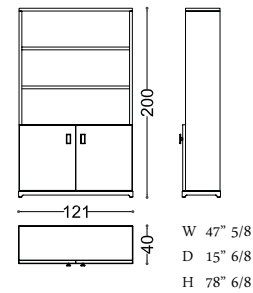

41023 ELETTRA chest of drawers

Design: Alessandro Castello, M. A. Lagravinese
no photo

art. 41023

41050 CALLIOPE bookcase

Design: Angelo Cappellini Staff
no photo

art. 41050

41051 CALLIOPE night table

Design: Angelo Cappellini Staff
no photo