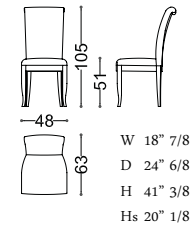

8051 EURICE

Design: Angelo Cappellini Staff
pg. 483/O, 532/O

art. 8051