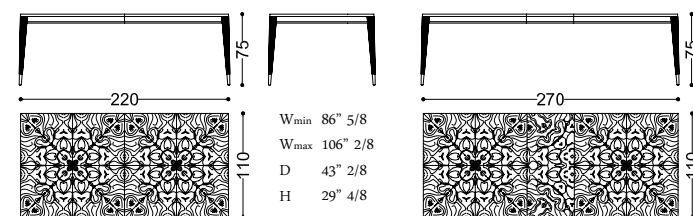

46009/R22 TIGRANA rectangular table - oak burl top

Design: Alessandro Castello, Maria Antonietta Lagravinese
no photo

art. 46009/R22