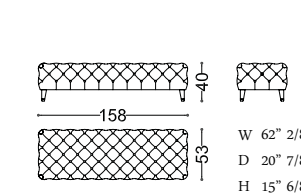

POLTRONE E DIVANI - ARMCHAIRS AND SOFAS

40031 - 40032 - 40033 - 40034 BUTTERFLY

Design: Alessandro Castello, Maria Antonietta Lagravinese

pg. 450/O-460/O, 526/O

49101 ETRA

Design: Angelo Cappellini Staff

no photo

49102 ELVIRA

Design: Angelo Cappellini Staff

no photo

49103 MEDORA

Design: Angelo Cappellini Staff

pg. 498/O-501/O

art. 49103

40271 - 40272 - 40273 ANDREJ

Design: Angelo Cappellini Staff

pg. 472/O-477/O, 526/O

from 40291 to 40296 WALTER

Design: Angelo Cappellini Staff

pg. 462/O-471/O, 526/O

PANCHINE - BENCHES