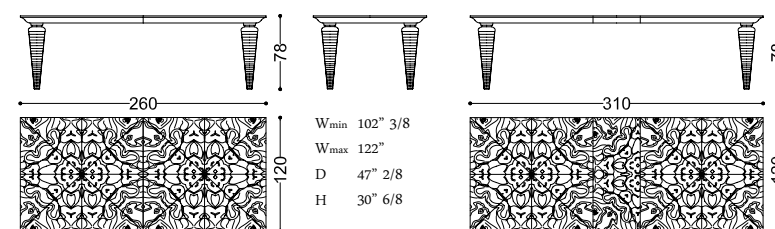

art. 46006/26

46006/R26 FIDELIA rectangular table - oak burl top

Design: Angelo Cappellini Staff

no photo

art. 46006/R26

46005/26 FIDELIA CLASSIC rectangular table

Design: Angelo Cappellini Staff

no photo