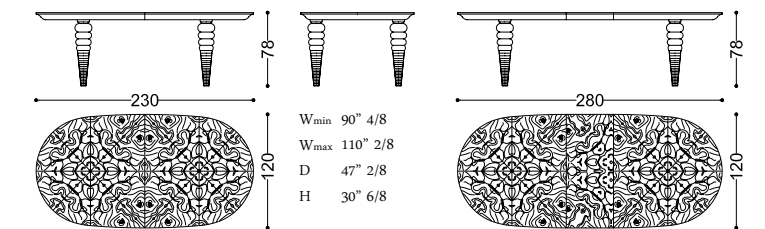

art. 46007/23

46007/R23 FIDELIA CLASSIC oval table - oak burl top

Design: Angelo Cappellini Staff

no photo

art. 46007/R23

46004/28 FIDELIA oval table

Design: Angelo Cappellini Staff

no photo