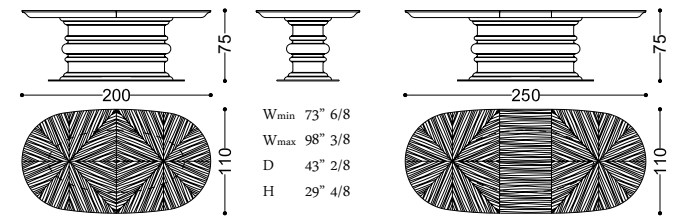

46002/20 EDGAR oval table

Design: Alessandro Castello, Maria Antonietta Lagravinese
no photo

art. 46002/20