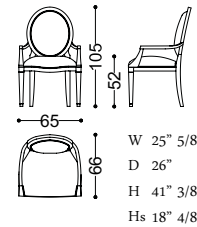

6310/P

Design: Angelo Cappellini Staff
pg. 535/O

art. 6310/P