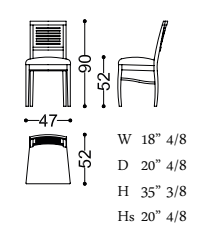

47007

Design: Angelo Cappellini Staff
pg. 538/O

art. 47007