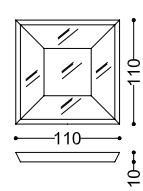

43011 - 43012 BORIS

Design: Alessandro Castello, Maria Antonietta Lagravinese
pg. 462/O-465/O, 480/O-484/O

art. 43011