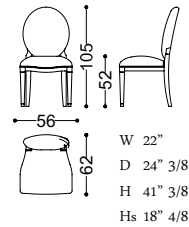

6317

Design: Angelo Cappellini Staff
pg. 534/O

art. 6317