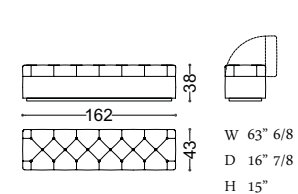

POLTRONE E DIVANI - ARMCHAIRS AND SOFAS

40031 - 40032 - 40033 - 40034 BUTTERFLY

Design: Alessandro Castello, Maria Antonietta Lagravinese

pg. 450/O-460/O, 526/O

49101 ETRA

Design: Angelo Cappellini Staff

no photo

art. 49101

49102 ELVIRA

Design: Angelo Cappellini Staff

no photo

49103 MEDORA

Design: Angelo Cappellini Staff

pg. 498/O-501/O

40271 - 40272 - 40273 ANDREJ

Design: Angelo Cappellini Staff

pg. 472/O-477/O, 526/O

from 40291 to 40296 WALTER

Design: Angelo Cappellini Staff

pg. 462/O-471/O, 526/O

PANCHINE - BENCHES