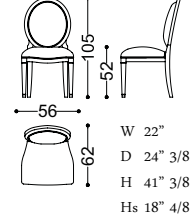

6310

Design: Angelo Cappellini Staff
pg. 535/O

art. 6310