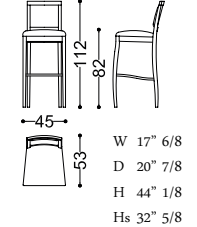

47012

Design: Angelo Cappellini Staff
pg. 538/O

art. 47012