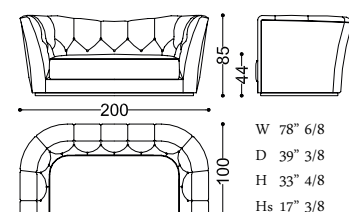

POLTRONE E DIVANI - ARMCHAIRS AND SOFAS

40031 - 40032 - 40033 - 40034 BUTTERFLY

Design: Alessandro Castello, Maria Antonietta Lagravinese

pg. 450/O-460/O, 526/O

art. 40032

49101 ETRA

Design: Angelo Cappellini Staff

no photo

49102 ELVIRA

Design: Angelo Cappellini Staff

no photo

49103 MEDORA

Design: Angelo Cappellini Staff

pg. 498/O-501/O

40271 - 40272 - 40273 ANDREJ

Design: Angelo Cappellini Staff

pg. 472/O-477/O, 526/O

from 40291 to 40296 WALTER

Design: Angelo Cappellini Staff

pg. 462/O-471/O, 526/O

PANCHINE - BENCHES