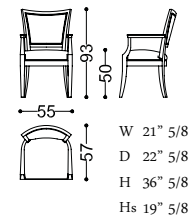

PANCHINE - BENCHES

009

Design: Angelo Cappellini Staff
pg. 537/O

art. 009

009/P

Design: Angelo Cappellini Staff
pg. 537/O

art. 009/P

1806 SHELLEY