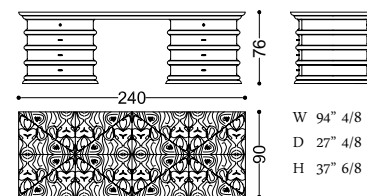

48001/R MANON writing desk - oak burl top

Design: Alessandro Castello, Maria Antonietta Lagravinese

no photo

art. 48001/R

W 94" 4/8
D 27" 4/8
H 37" 6/8