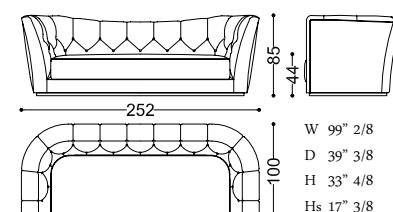

POLTRONE E DIVANI - ARMCHAIRS AND SOFAS

40031 - 40032 - 40033 - 40034 BUTTERFLY

Design: Alessandro Castello, Maria Antonietta Lagravinese

pg. 450/O-460/O, 526/O

art. 40033

49101 ETRA

Design: Angelo Cappellini Staff

no photo

49102 ELVIRA

Design: Angelo Cappellini Staff

no photo

49103 MEDORA

Design: Angelo Cappellini Staff

pg. 498/O-501/O

40271 - 40272 - 40273 ANDREJ

Design: Angelo Cappellini Staff

pg. 472/O-477/O, 526/O

from 40291 to 40296 WALTER

Design: Angelo Cappellini Staff

pg. 462/O-471/O, 526/O

PANCHINE - BENCHES