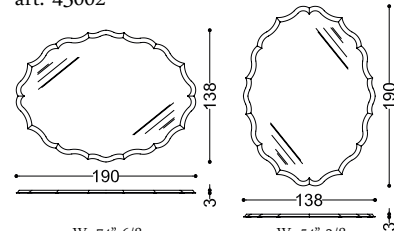

W 47" 2/8
H 34" 5/8

W 34" 5/8
H 47" 2/8

art. 43002