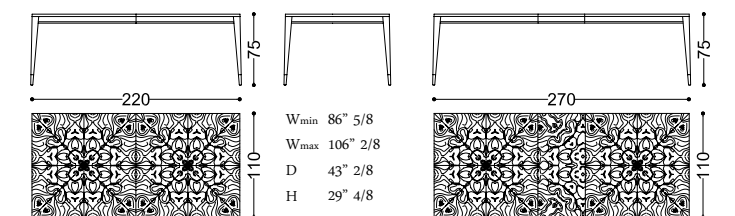

46008/R22 TIGRANA CLASSIC rectangular table - oak burl top

Design: Alessandro Castello, Maria Antonietta Lagravinese
no photo

art. 46008/R22