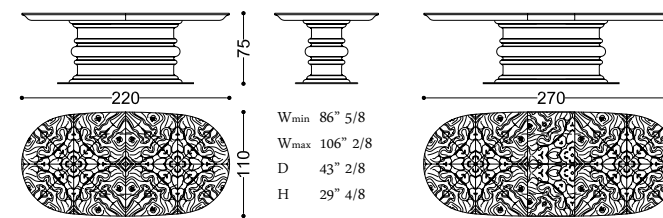

46002/R22 EDGAR oval table - oak burl top

Design: Alessandro Castello, Maria Antonietta Lagravinese
no photo

art. 46002/R22