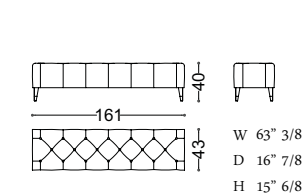

POLTRONE E DIVANI - ARMCHAIRS AND SOFAS

40031 - 40032 - 40033 - 40034 BUTTERFLY

Design: Alessandro Castello, Maria Antonietta Lagravinese

pg. 450/O-460/O, 526/O

49101 ETRA

Design: Angelo Cappellini Staff

no photo

49102 ELVIRA

Design: Angelo Cappellini Staff

no photo

art. 49102

49103 MEDORA

Design: Angelo Cappellini Staff

pg. 498/O-501/O

40271 - 40272 - 40273 ANDREJ

Design: Angelo Cappellini Staff

pg. 472/O-477/O, 526/O

from 40291 to 40296 WALTER

Design: Angelo Cappellini Staff

pg. 462/O-471/O, 526/O

PANCHINE - BENCHES