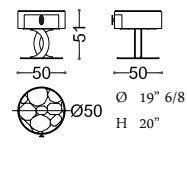

45006 GASTON

Design: Angelo Cappellini Staff

pg. 492/O-498/O, 504/O-507/O

art. 45006