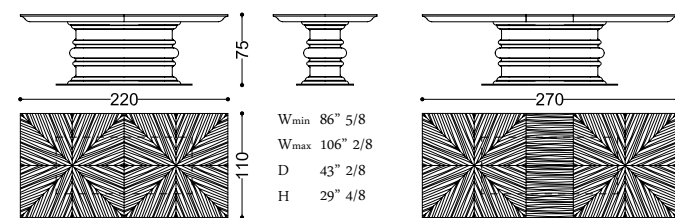

46003/22 EDGAR rectangular table

Design: Alessandro Castello, Maria Antonietta Lagravinese
no photo

art. 46003/22