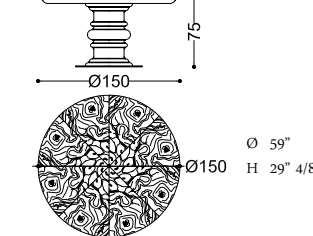

46001/R15 EDGAR round table - oak burl top

Design: Alessandro Castello, Maria Antonietta Lagravinese
no photo

art. 46001/R15