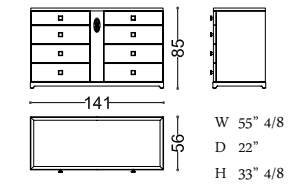

41052 CALLIOPE chest of drawers

Design: Angelo Cappellini Staff
no photo

art. 41052