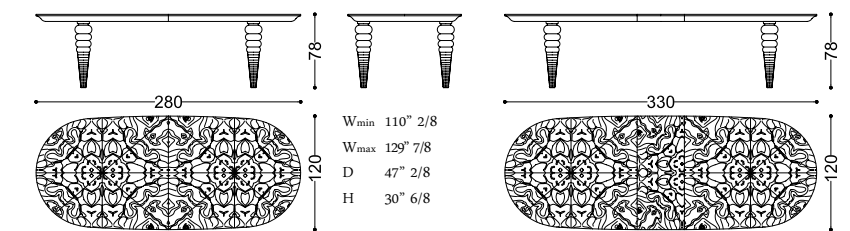

art. 46007/28

46007/R28 FIDELIA CLASSIC oval table - oak burl top

Design: Angelo Cappellini Staff

no photo

art. 46007/R28

46006/21 FIDELIA rectangular table

Design: Angelo Cappellini Staff

no photo