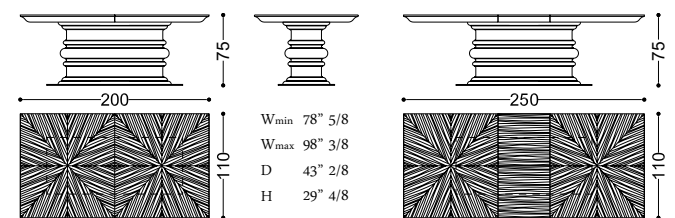

46003/20 EDGAR rectangular table

Design: Alessandro Castello, Maria Antonietta Lagravinese
no photo

art. 46003/20