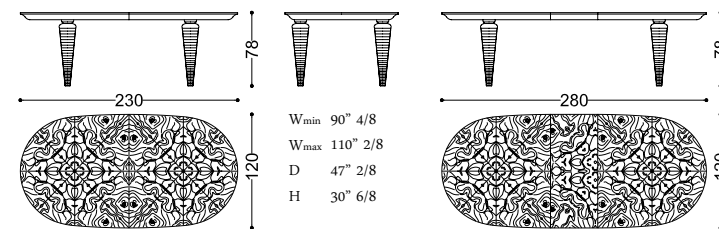

art. 46004/23

46004/R23 FIDELIA oval table - oak burl top

Design: Angelo Cappellini Staff

no photo

art. 46004/R23

46007/23 FIDELIA CLASSIC oval table

Design: Angelo Cappellini Staff

no photo