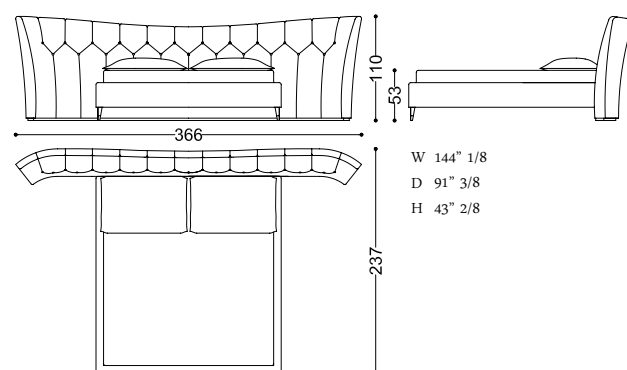

art. 41059

42500/18 - 42500/19 - 42500/20 - 42500/22 BUTTERFLY

Design: Alessandro Castello, Maria Antonietta Lagravinese

pg. 504/O

art. 42500/19

art. 42500/18 W 366 D 232 H 110 cm / W 144\"/>

slatted base & mattress W 165 D 195 cm / W 65\"/>