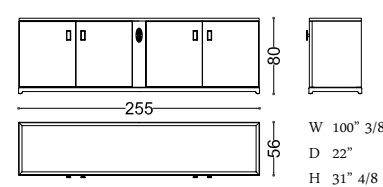

41059 CALLIOPE sideboard

Design: Angelo Cappellini Staff
pg. 480/O-487/O

art. 41059