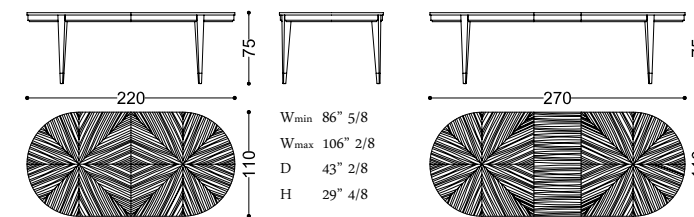

46010/22 TIGRANA CLASSIC oval table

Design: Alessandro Castello, Maria Antonietta Lagravinese
no photo

art. 46010/22