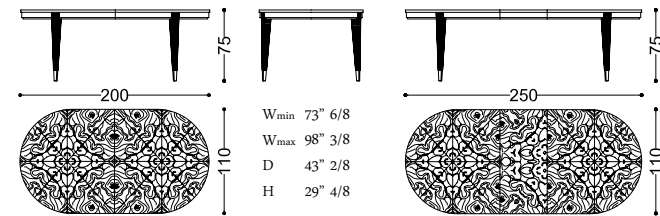

46011/R20 TIGRANA oval table - oak burl top

Design: Alessandro Castello, Maria Antonietta Lagravinese
no photo

art. 46011/R20