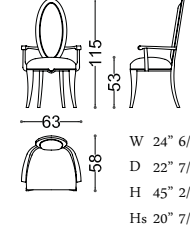

30001/P PIERRE

Design: Angelo Cappellini Staff
pg. 533/O

art. 30001/P