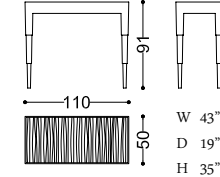

45502 BESS

Design: Angelo Cappellini Staff
no photo

art. 45502