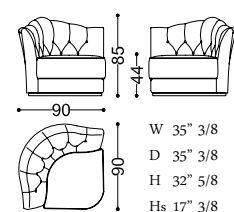

POLTRONE E DIVANI - ARMCHAIRS AND SOFAS

40031 - 40032 - 40033 - 40034 BUTTERFLY

Design: Alessandro Castello, Maria Antonietta Lagravinese

pg. 450/O-460/O, 526/O

art. 40031