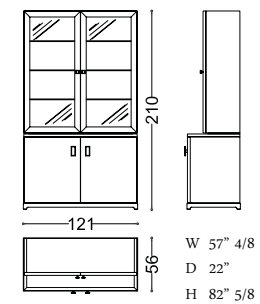

41057/E CALLIOPE cabinet

Design: Angelo Cappellini Staff

pg. 80/GC-81/GC, 85/GC

art. 41057/E