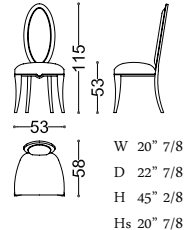

Design: Angelo Cappellini Staff  
pg. 202/GC

art. 8051/P

**8051/PG EURICE**

Design: Angelo Cappellini Staff  
pg. 202/GC

art. 8051/PG

**30001 PIERRE**

Design: Angelo Cappellini Staff  
pg. 203/GC

art. 30001