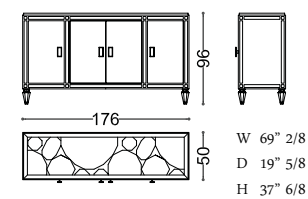

41079/N IAGO sideboard

Design: Angelo Cappellini Staff

pg. 180/GC, 184/GC

art. 41079/N