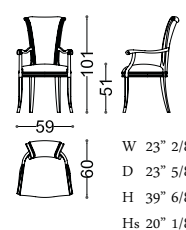

Design: Angelo Cappellini Staff  
pg. 200/GC

art. 30005

**30005/P CLAUDE**

Design: Angelo Cappellini Staff  
pg. 200/GC

art. 30005/P

**30097 GEORGES**

Design: Angelo Cappellini Staff  
pg. 202/GC

art. 30097