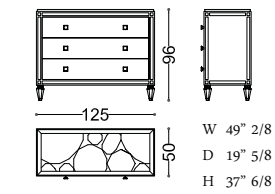

41072/N IAGO chest of drawers

Design: Angelo Cappellini Staff

pg. 187/GC, 191/GC

art. 41072/N