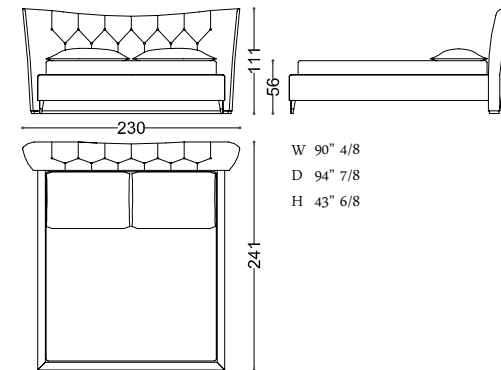

44500/18 - 44500/19 - 44500/20 - 44500/22 OSIRIDE

Design: Alessandro Castello, Maria Antonietta Lagravinese

pg. 52/GC-57/GC

art. 44500/19