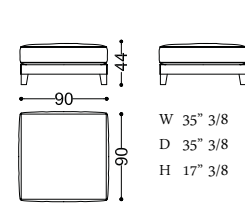

art. 40094/L