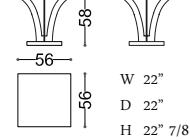

W 22"
D 22"
H 22" 7/8

art. 45112/M

art. 45112/N