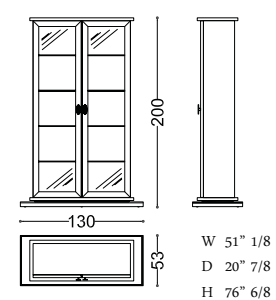

41036/M ORFEO vitrine

Design: Angelo Cappellini Staff

pg. 133/GC

art. 41036/M