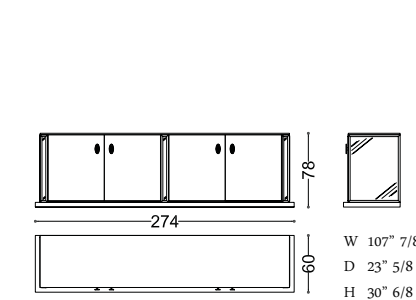

art. 41049/C

**41061/C ZEFIRO** night table

Design: Angelo Cappellini Staff

pg. 52/GC-53/GC, 60/GC

art. 41061/C

**41062/C ZEFIRO** chest of drawers

Design: Angelo Cappellini Staff

pg. 59/GC