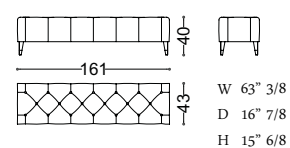

49102 ELVIRA

Design: Angelo Cappellini Staff
pg. 57/GC

art. 49102