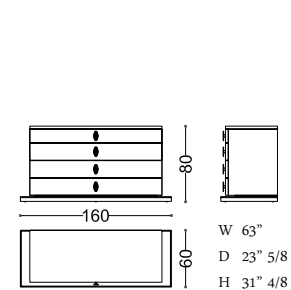

art. 41031/M

**41032/M ORFEO** chest of drawers

Design: Angelo Cappellini Staff

pg. 156/GC

art. 41032/M

**41034/M ORFEO** dressing table

Design: Angelo Cappellini Staff

pg. 168/GC