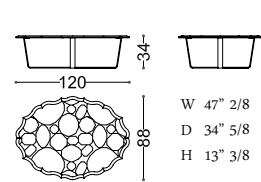

W 47" 2/8
D 34" 5/8
H 13" 3/8

45031/A - 45032/A GENEVIÈVE antique mirror top

Design: Alessandro Castello, Maria Antonietta Lagravinese

pg. 103/GC, 108/GC-109/GC, 128/GC-129/GC, 133/GC

art. 45031/A