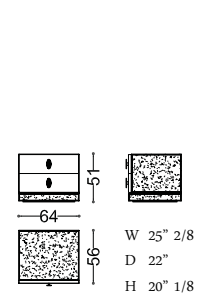

art. 41049/C

**41061/C ZEFIRO** night table

Design: Angelo Cappellini Staff

pg. 52/GC-53/GC, 60/GC

art. 41061/C

**41062/C ZEFIRO** chest of drawers

Design: Angelo Cappellini Staff

pg. 59/GC