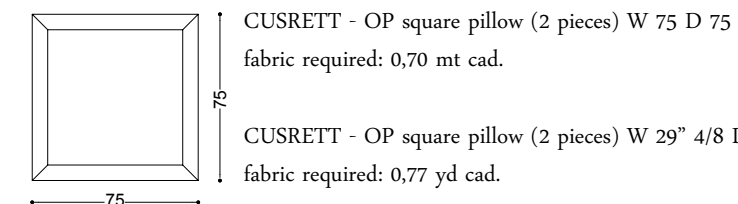

CUSRETT - OP rectangular pillow (2 pieces) W. 11" 6/8 D. 19" 5/8
fabric required: 0,70 yd cad.

art. CUS60-OP