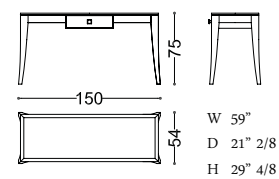

41054/E CALLIOPE dressing table

Design: Angelo Cappellini Staff

pg. 112/GC

art. 41054/E