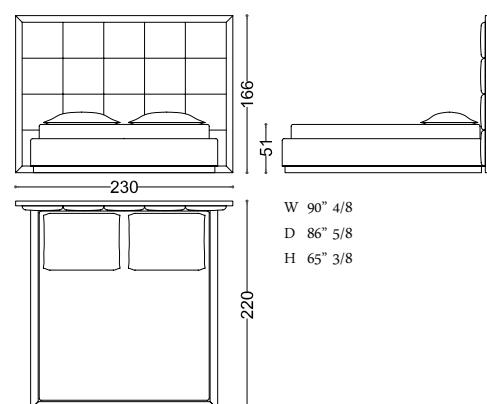

44100/18 - 44100/19 - 44100/20 - 44100/22 DILETTA

Design: Angelo Cappellini Staff

pg. 108/GC-109/GC

art. 44100/19