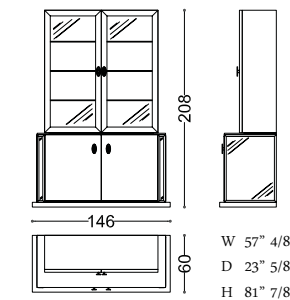

41047/C EDIPO cabinet

Design: Angelo Cappellini Staff

pg. 39/GC

art. 41047/C