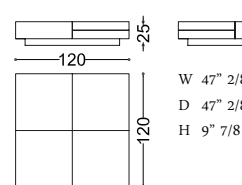

45093/C LUKAS veneer Cerejeira

Design: Angelo Cappellini Staff

pg. 15/GC, 18/GC, 20/GC-21/GC

art. 45093/C

W 47" 2/8
D 47" 2/8
H 9" 7/8

45111 - 45112 - 45113 ALFIO veneer Ebano Macassar (M), Noce Canaletto (N)

Design: Alessandro Castello, Maria Antonietta Lagravinese

pg. 118/GC-119/GC, 139/GC, 157/GC, 160/GC-163/GC, 167/GC, 172/GC-174/GC

art. 45111/M

art. 45111/N