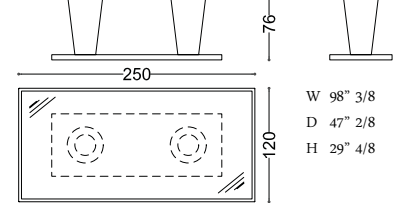

TAVOLI - TABLES

46012/25E TEBALDO veneer Erable

Design: Angelo Cappellini Staff

pg. 80/GC-81/GL

art. 46012/25E

W 98" 3/8
D 47" 2/8
H 29" 4/8