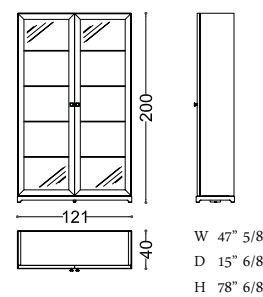

41056/E CALLIOPE vitrine

Design: Angelo Cappellini Staff

pg. 95/GC

art. 41056/E