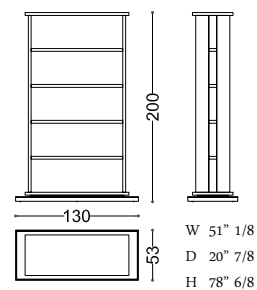

41030/M ORFEO bookcase

Design: Angelo Cappellini Staff

pg. 122/GC

art. 41030/M