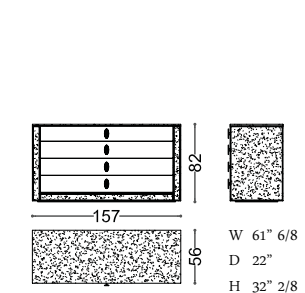

41062/C ZEFIRO chest of drawers

Design: Angelo Cappellini Staff

pg. 59/GC

art. 41062/C