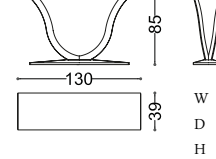

45503/C TESEO CONSOLE veneer Cerejeira

Design: Alessandro Castello, Maria Antonietta Lagravinese

pg. 23/GC

art. 45503/C

W 51" 1/8
D 15" 3/8
H 33" 4/8