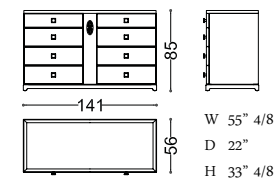

41052/E CALLIOPE chest of drawers

Design: Angelo Cappellini Staff

pg. 106/GC

art. 41052/E