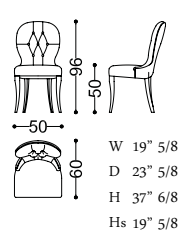

Design: Angelo Cappellini Staff  
pg. 200/GC

art. 30005

**30005/P CLAUDE**

Design: Angelo Cappellini Staff  
pg. 200/GC

art. 30005/P

**30097 GEORGES**

Design: Angelo Cappellini Staff  
pg. 202/GC

art. 30097