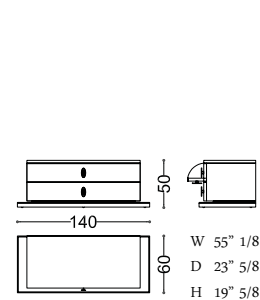

art. 41034/M

**41035/M ORFEO** tv stand

Design: Angelo Cappellini Staff

pg. 125/GC

art. 41035/M

**41036/M ORFEO** vitrine

Design: Angelo Cappellini Staff

pg. 133/GC