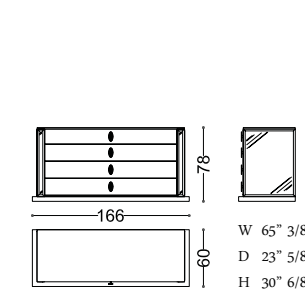

41042/C EDIPO chest of drawers

Design: Angelo Cappellini Staff

pg. 48/GC-49/GC

art. 41042/C