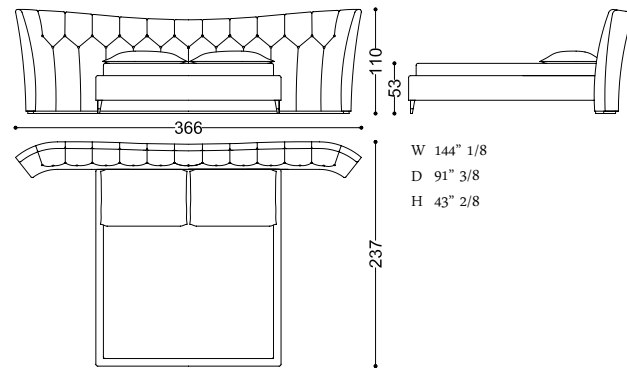

42500/18 - 42500/19 - 42500/20 - 42500/22 BUTTERFLY

Design: Alessandro Castello, Maria Antonietta Lagravinese

no photo

art. 42500/19

art. 42500/18 W 366 D 232 H 110 cm / W 144" 1/8 D 91" 3/8 H 43" 2/8
slatted base & mattress W 165 D 195 cm / W 65" D 76" 6/8

art. 42500/19 W 366 D 237 H 110 cm / W 144" 1/8 D 93" 2/8 H 43" 2/8
slatted base & mattress W 180 D 200 cm / W 70" 7/8 D 78" 6/8

art. 42500/20 W 394 D 242 H 110 cm / W 154" 3/8 D 95" 2/8 H 43" 2/8
slatted base & mattress W 195 D 205 cm / W 76" 6/8 D 80" 6/8

art. 42500/22 W 394 D 237 H 110 cm / W 154" 3/8 D 93" 2/8 H 43" 2/8
slatted base & mattress W 200 D 200 cm / W 78" 6/8 D 78" 6/8

42500/18C - 42500/19C - 42500/20C - 42500/22C BUTTERFLY storage bed

Design: Alessandro Castello, Maria Antonietta Lagravinese

no photo

art. 42500/19C