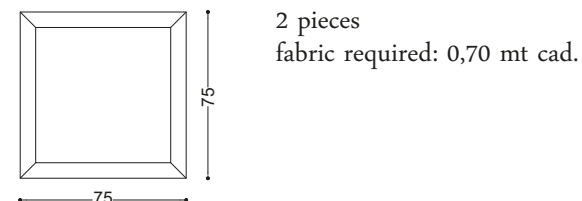

art. CUS60-OP