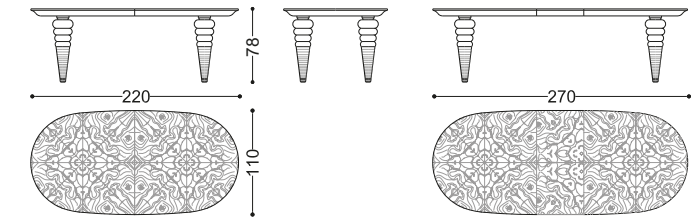

46007/22 FIDELIA CLASSIC oval table

Design: Angelo Cappellini Staff

art. 46007/22

46007/R22 FIDELIA CLASSIC oval table - oak burr top

Design: Angelo Cappellini Staff

art. 46007/R22

46006/20 FIDELIA rectangular table