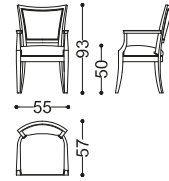

009/P

Design: Angelo Cappellini Staff
pg. 377/O

art. 009/P