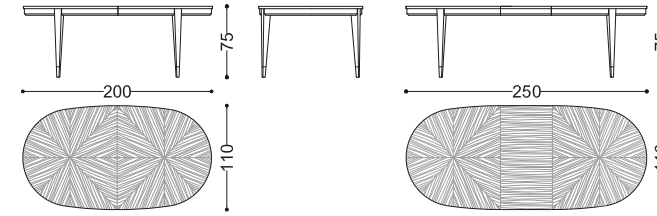

Design: Alessandro Castello, Maria Antonietta Lagravinese

art. 46011/R20

46010/20 TIGRANA CLASSIC oval table

Design: Alessandro Castello, Maria Antonietta Lagravinese

art. 46010/20

46010/R20 TIGRANA CLASSIC oval table - oak burr top