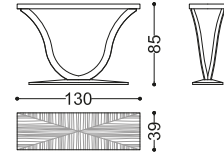

45503 TESEO

Design: A. Castello, M. A. Lagravinese
pg. 13/O, 16/O-17/O

art. 45503