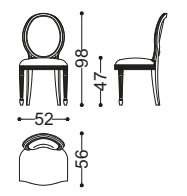

art. 30097

30097/P GEORGES

Design: Angelo Cappellini Staff
pg. 208/O-209/O, 378/O

art. 30097/P

47016 MAURICE

Design: Angelo Cappellini Staff
pg. 200/O-201/O, 234/O-237/O, 290/O, 374/O

art. 47016

47017 MAURICE