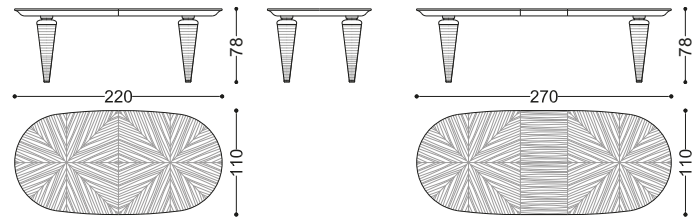

Design: Angelo Cappellini Staff

art. 46007/R20

46004/22 FIDELIA oval table

Design: Angelo Cappellini Staff

art. 46004/22

46004/R22 FIDELIA oval table - oak burr top

Design: Angelo Cappellini Staff

art. 46004/R22