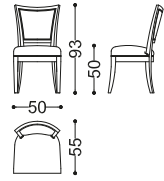

SEDIE E POLTRONCINE - CHAIRS AND ARMCHAIRS

009

Design: Angelo Cappellini Staff
pg. 377/O

art. 009