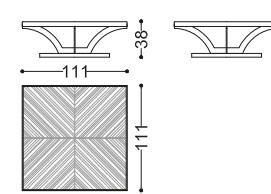

TAVOLINI - SMALL TABLES

45001 - 45002 LUDMILLA

Design: Alessandro Castello, Maria Antonietta Lagravinese
pg. 8/O-11/O, 24/O-26/O, 45/O-47/O, 63/O, 127/O, 296/O-297/O

art. 45001

art. 45002

45011 - 45012 - 45013 RUSLAN

Design: Alessandro Castello, Maria Antonietta Lagravinese
pg. 65/O, 69/O, 84/O-85/O, 90/O-92/O, 134/O-135/O, 192/O

art. 45011

art. 45012

art. 45013

45048 - 45048/TQPL - 45048/TR RODRIGO

Design: Angelo Cappellini Staff
pg. 170/O-171/O

art. 45048

art. 45048/TQPL

art. 45048/TR

45021 - 45022 - 45023 - 45027 PELLÉAS

Design: Alessandro Castello, Maria Antonietta Lagravinese
pg. 60/O-62/O, 79/O-80/O, 82/O, 141/O, 151/O-153/O, 156/O, 172/O, 304/O

art. 45021

art. 45022

art. 45023

art. 45027

45024 - 45025 - 45026 - 45028 ARKEL

Design: Alessandro Castello, Maria Antonietta Lagravinese
pg. 70/O-73/O

art. 45024

art. 45025

art. 45026

art. 45028

45051 - 45052 OLGA

Design: Alessandro Castello, Maria Antonietta Lagravinese
pg. 34/O-41/O

art. 45051

art. 45052

45061 - 45062 - 45063 TESEO

Design: Alessandro Castello, Maria Antonietta Lagravinese
pg. 15/O, 20/O-23/O, 324/O-325/O, 327/O

art. 45061

art. 45062

art. 45063

45031 - 45032 MÉLISANDE

Design: Alessandro Castello, Maria Antonietta Lagravinese
pg. 48/O, 98/O, 101/O, 117/O, 119/O, 123/O-125/O, 128/O-131/O, 136/O-138/O, 143/O-144/O

art. 45031

art. 45032

45031/A - 45032/A GENEVIÈVE antique mirror top

Design: Alessandro Castello, Maria Antonietta Lagravinese
pg. 6/O-7/O, 49/O-51/O, 74/O-77/O, 107/O-113/O, 158/O-161/O, 172/O-177/O, 328/O-331/O

art. 45031/A

art. 45032/A

45072 LEAR

Design: Alessandro Castello, Maria Antonietta Lagravinese
pg. 30/O-33/O

art. 45072

45081 - 45082 VANJA