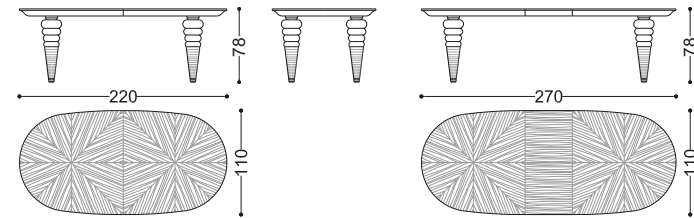

46007/22 FIDELIA CLASSIC oval table

Design: Angelo Cappellini Staff

art. 46007/22