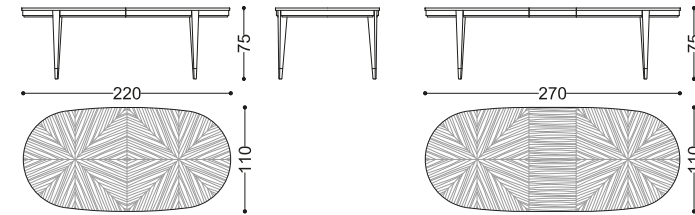

Design: Alessandro Castello, Maria Antonietta Lagravinese

art. 46011/R22

46010/22 TIGRANA CLASSIC oval table

Design: Alessandro Castello, Maria Antonietta Lagravinese

pg. 208/O-211/O

art. 46010/22

46010/R22 TIGRANA CLASSIC oval table - oak burr top