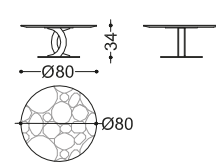

TAVOLINI - SMALL TABLES

45001 - 45002 LUDMILLA

Design: Alessandro Castello, Maria Antonietta Lagravinese
pg. 8/O-11/O, 24/O-26/O, 45/O-47/O, 63/O, 127/O, 296/O-297/O

art. 45001

art. 45002

45011 - 45012 - 45013 RUSLAN

Design: Alessandro Castello, Maria Antonietta Lagravinese
pg. 65/O, 69/O, 84/O-85/O, 90/O-92/O, 134/O-135/O, 192/O

art. 45011

art. 45012

art. 45013

45048 - 45048/TQPL - 45048/TR RODRIGO

Design: Angelo Cappellini Staff
pg. 170/O-171/O

art. 45048

art. 45048/TQPL

art. 45048/TR

45021 - 45022 - 45023 - 45027 PELLÉAS

Design: Alessandro Castello, Maria Antonietta Lagravinese
pg. 60/O-62/O, 79/O-80/O, 82/O, 141/O, 151/O-153/O, 156/O, 172/O, 304/O

art. 45021

art. 45022

art. 45023

art. 45027

45024 - 45025 - 45026 - 45028 ARKEL

Design: Alessandro Castello, Maria Antonietta Lagravinese
pg. 70/O-73/O

art. 45024

art. 45025

art. 45026

art. 45028

45051 - 45052 OLGA

Design: Alessandro Castello, Maria Antonietta Lagravinese
pg. 34/O-41/O

art. 45051

art. 45052

45061 - 45062 - 45063 TESEO

Design: Alessandro Castello, Maria Antonietta Lagravinese
pg. 15/O, 20/O-23/O, 324/O-325/O, 327/O

art. 45061

art. 45062

art. 45063

45031 - 45032 MÉLISANDE

Design: Alessandro Castello, Maria Antonietta Lagravinese
pg. 48/O, 98/O, 101/O, 117/O, 119/O, 123/O-125/O, 128/O-131/O, 136/O-138/O, 143/O-144/O

art. 45031

art. 45032

45031/A - 45032/A GENEVIÈVE antique mirror top

Design: Alessandro Castello, Maria Antonietta Lagravinese
pg. 6/O-7/O, 49/O-51/O, 74/O-77/O, 107/O-113/O, 158/O-161/O, 172/O-177/O, 328/O-331/O

art. 45031/A

art. 45032/A

45072 LEAR

Design: Alessandro Castello, Maria Antonietta Lagravinese
pg. 30/O-33/O

art. 45072

45081 - 45082 VANJA