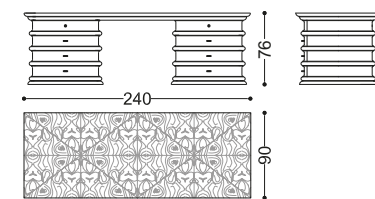

48001/R MANON writing desk - oak burr top

Design: Alessandro Castello, Maria Antonietta Lagravinese

art. 48001/R