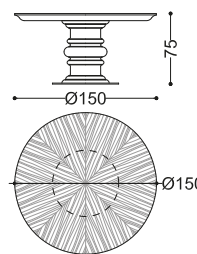

46001/15 EDGAR round table

Design: Alessandro Castello, Maria Antonietta Lagravinese

art. 46001/15