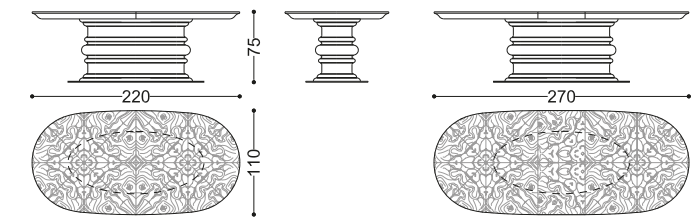

46002/R22 EDGAR oval table - oak burr top

Design: Alessandro Castello, Maria Antonietta Lagravinese

art. 46002/R22