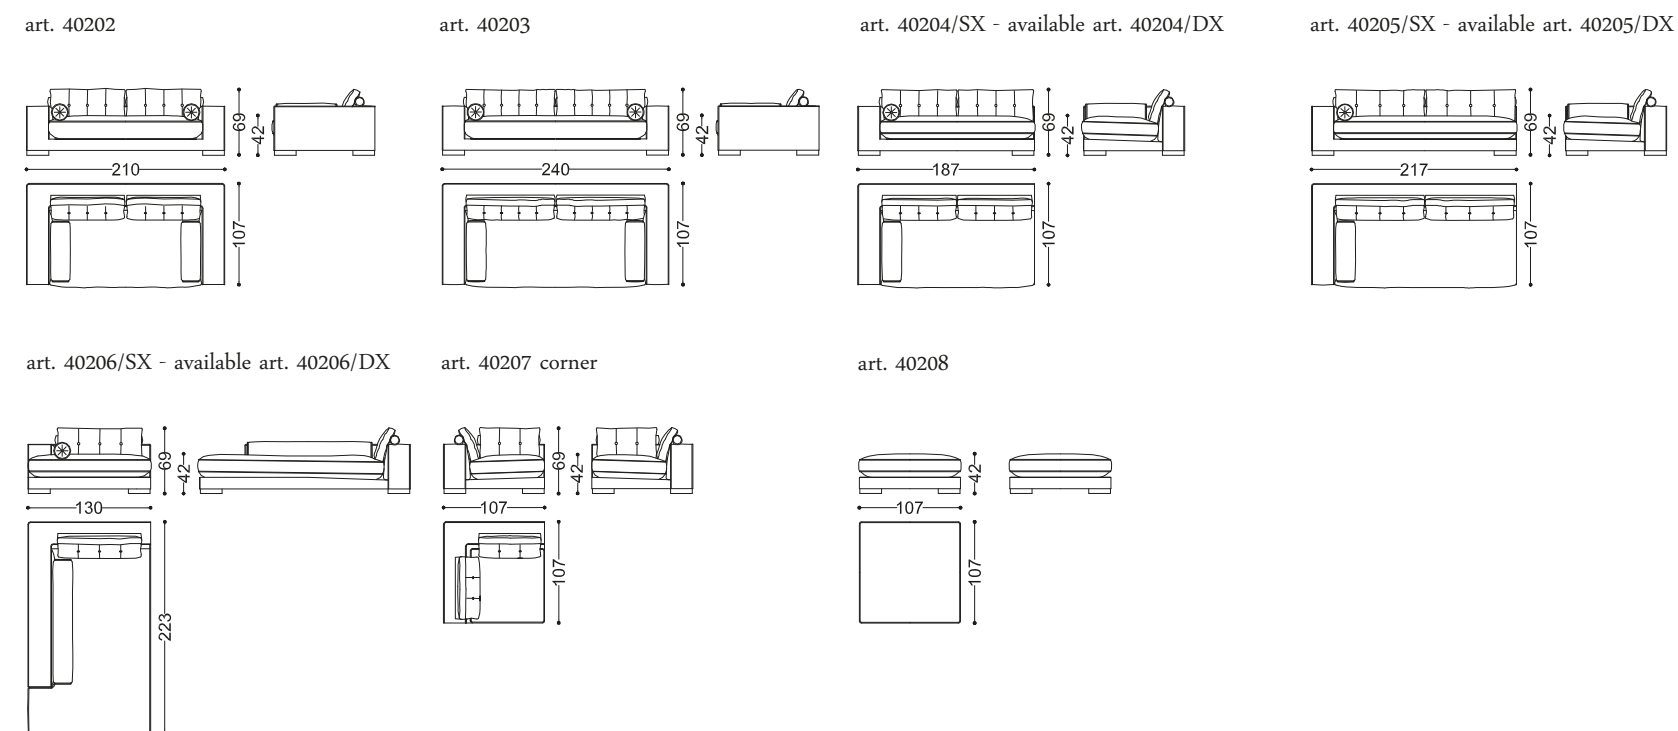

Design: Alessandro Castello, Maria Antonietta Lagravinese

pg. 55/O, 58/O-59/O

from 40202 to 40208 MAVRA

Design: Alessandro Castello, Maria Antonietta Lagravinese

pg. 34/O-37/O, 40/O-43/O

SEDIE E POLTRONCINE - CHAIRS AND ARMCHAIRS