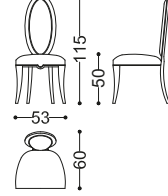

30001 PIERRE

Design: Angelo Cappellini Staff
pg. 271/O, 380/O

art. 30001