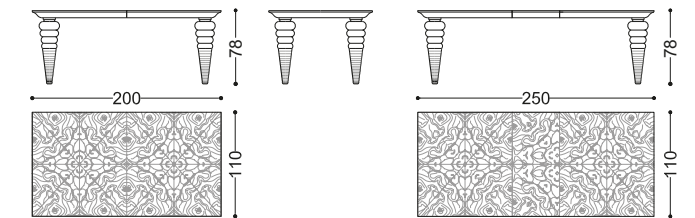

pg. 238/O-239/O

art. 46005/20

46005/R20 FIDELIA CLASSIC rectangular table - oak burr top

Design: Angelo Cappellini Staff

art. 46005/R20

46006/22 FIDELIA rectangular table

Design: Angelo Cappellini Staff

art. 46006/22