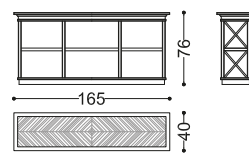

45548/CONS RODRIGO

Design: Angelo Cappellini Staff
pg. 168/O

art. 45548/CONS