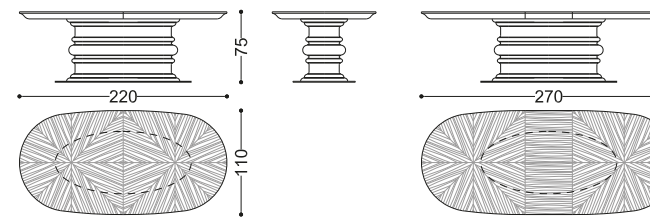

46002/22 EDGAR oval table

Design: Alessandro Castello, Maria Antonietta Lagravinese

art. 46002/22