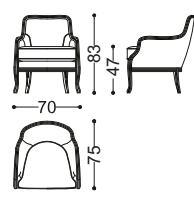

6010/B

Design: Angelo Cappellini Staff
pg. 370/O

art. 6010/B