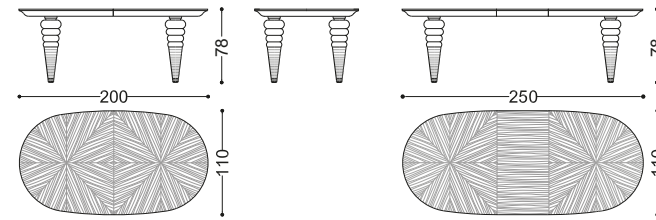

art. 46004/20

46004/R20 FIDELIA oval table - oak burr top

Design: Angelo Cappellini Staff

art. 46004/R20

46007/20 FIDELIA CLASSIC oval table

Design: Angelo Cappellini Staff

art. 46007/20

46007/R20 FIDELIA CLASSIC oval table - oak burr top