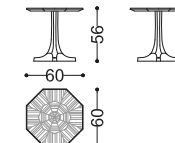

45051 - 45052 OLGA

Design: Alessandro Castello, Maria Antonietta Lagravinese
pg. 34/O-41/O

art. 45051