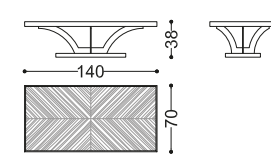

TAVOLINI - SMALL TABLES

45001 - 45002 LUDMILLA

Design: Alessandro Castello, Maria Antonietta Lagravinese
pg. 8/O-11/O, 24/O-26/O, 45/O-47/O, 63/O, 127/O, 296/O-297/O

art. 45001

art. 45002

45011 - 45012 - 45013 RUSLAN

Design: Alessandro Castello, Maria Antonietta Lagravinese
pg. 65/O, 69/O, 84/O-85/O, 90/O-92/O, 134/O-135/O, 192/O

art. 45011

art. 45012

art. 45013

45048 - 45048/TQPL - 45048/TR RODRIGO

Design: Angelo Cappellini Staff
pg. 170/O-171/O

art. 45048

art. 45048/TQPL

art. 45048/TR

45021 - 45022 - 45023 - 45027 PELLÉAS

Design: Alessandro Castello, Maria Antonietta Lagravinese
pg. 60/O-62/O, 79/O-80/O, 82/O, 141/O, 151/O-153/O, 156/O, 172/O, 304/O

art. 45021

art. 45022

art. 45023

art. 45027

45024 - 45025 - 45026 - 45028 ARKEL

Design: Alessandro Castello, Maria Antonietta Lagravinese
pg. 70/O-73/O

art. 45024

art. 45025

art. 45026

art. 45028

45051 - 45052 OLGA

Design: Alessandro Castello, Maria Antonietta Lagravinese
pg. 34/O-41/O

art. 45051

art. 45052

45061 - 45062 - 45063 TESEO

Design: Alessandro Castello, Maria Antonietta Lagravinese
pg. 15/O, 20/O-23/O, 324/O-325/O, 327/O

art. 45061

art. 45062

art. 45063

45031 - 45032 MÉLISANDE

Design: Alessandro Castello, Maria Antonietta Lagravinese
pg. 48/O, 98/O, 101/O, 117/O, 119/O, 123/O-125/O, 128/O-131/O, 136/O-138/O, 143/O-144/O

art. 45031

art. 45032

45031/A - 45032/A GENEVIÈVE antique mirror top

Design: Alessandro Castello, Maria Antonietta Lagravinese
pg. 6/O-7/O, 49/O-51/O, 74/O-77/O, 107/O-113/O, 158/O-161/O, 172/O-177/O, 328/O-331/O

art. 45031/A

art. 45032/A

45072 LEAR

Design: Alessandro Castello, Maria Antonietta Lagravinese
pg. 30/O-33/O

art. 45072

45081 - 45082 VANJA