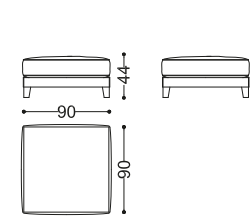

art. 40094/I