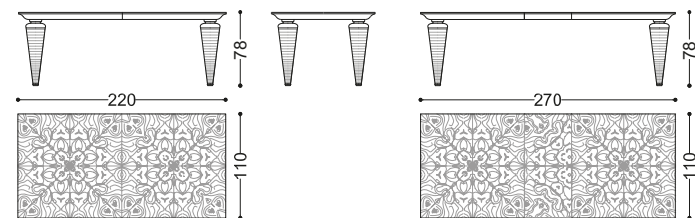

46006/R22 FIDELIA rectangular table - oak burr top

Design: Angelo Cappellini Staff

art. 46006/R22