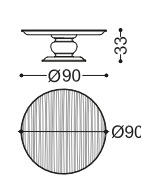

TAVOLINI - SMALL TABLES

45001 - 45002 LUDMILLA

Design: Alessandro Castello, Maria Antonietta Lagravinese
pg. 8/O-11/O, 24/O-26/O, 45/O-47/O, 63/O, 127/O, 296/O-297/O

art. 45001

art. 45002

45011 - 45012 - 45013 RUSLAN

Design: Alessandro Castello, Maria Antonietta Lagravinese
pg. 65/O, 69/O, 84/O-85/O, 90/O-92/O, 134/O-135/O, 192/O

art. 45011

art. 45012

art. 45013

45048 - 45048/TQPL - 45048/TR RODRIGO

Design: Angelo Cappellini Staff
pg. 170/O-171/O

art. 45048

art. 45048/TQPL

art. 45048/TR

45021 - 45022 - 45023 - 45027 PELLÉAS

Design: Alessandro Castello, Maria Antonietta Lagravinese
pg. 60/O-62/O, 79/O-80/O, 82/O, 141/O, 151/O-153/O, 156/O, 172/O, 304/O

art. 45021

art. 45022

art. 45023

art. 45027

45024 - 45025 - 45026 - 45028 ARKEL

Design: Alessandro Castello, Maria Antonietta Lagravinese
pg. 70/O-73/O

art. 45024

art. 45025

art. 45026

art. 45028

45051 - 45052 OLGA

Design: Alessandro Castello, Maria Antonietta Lagravinese
pg. 34/O-41/O

art. 45051

art. 45052

45061 - 45062 - 45063 TESEO

Design: Alessandro Castello, Maria Antonietta Lagravinese
pg. 15/O, 20/O-23/O, 324/O-325/O, 327/O

art. 45061

art. 45062

art. 45063

45031 - 45032 MÉLISANDE

Design: Alessandro Castello, Maria Antonietta Lagravinese
pg. 48/O, 98/O, 101/O, 117/O, 119/O, 123/O-125/O, 128/O-131/O, 136/O-138/O, 143/O-144/O

art. 45031

art. 45032

45031/A - 45032/A GENEVIÈVE antique mirror top

Design: Alessandro Castello, Maria Antonietta Lagravinese
pg. 6/O-7/O, 49/O-51/O, 74/O-77/O, 107/O-113/O, 158/O-161/O, 172/O-177/O, 328/O-331/O

art. 45031/A

art. 45032/A

45072 LEAR

Design: Alessandro Castello, Maria Antonietta Lagravinese
pg. 30/O-33/O

art. 45072

45081 - 45082 VANJA