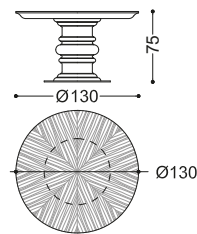

TAVOLI - TABLES

46001/13 EDGAR round table

Design: Alessandro Castello, Maria Antonietta Lagravinese

art. 46001/13