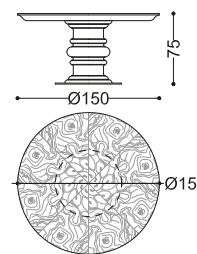

46001/R15 EDGAR round table - oak burr top

Design: Alessandro Castello, Maria Antonietta Lagravinese

art. 46001/R15