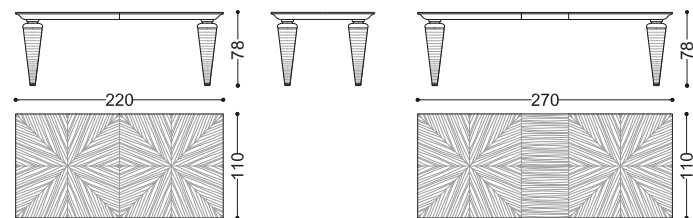

pg. 238/O-239/O

art. 46005/20

46005/R20 FIDELIA CLASSIC rectangular table - oak burr top

Design: Angelo Cappellini Staff

art. 46005/R20

46006/22 FIDELIA rectangular table

Design: Angelo Cappellini Staff

art. 46006/22