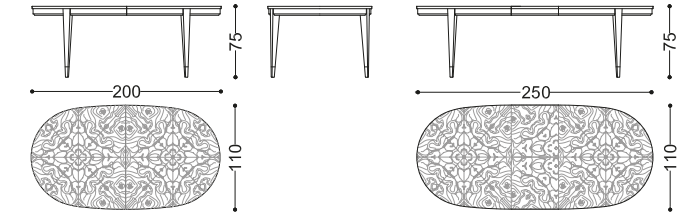

46010/R20 TIGRANA CLASSIC oval table - oak burr top

Design: Alessandro Castello, Maria Antonietta Lagravinese

art. 46010/R20