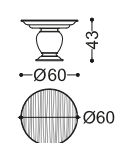

TAVOLINI - SMALL TABLES

45001 - 45002 LUDMILLA

Design: Alessandro Castello, Maria Antonietta Lagravinese
pg. 8/O-11/O, 24/O-26/O, 45/O-47/O, 63/O, 127/O, 296/O-297/O

art. 45001

art. 45002

45011 - 45012 - 45013 RUSLAN

Design: Alessandro Castello, Maria Antonietta Lagravinese
pg. 65/O, 69/O, 84/O-85/O, 90/O-92/O, 134/O-135/O, 192/O

art. 45011

art. 45012

art. 45013

45048 - 45048/TQPL - 45048/TR RODRIGO

Design: Angelo Cappellini Staff
pg. 170/O-171/O

art. 45048

art. 45048/TQPL

art. 45048/TR

45021 - 45022 - 45023 - 45027 PELLÉAS

Design: Alessandro Castello, Maria Antonietta Lagravinese
pg. 60/O-62/O, 79/O-80/O, 82/O, 141/O, 151/O-153/O, 156/O, 172/O, 304/O

art. 45021

art. 45022

art. 45023

art. 45027

45024 - 45025 - 45026 - 45028 ARKEL

Design: Alessandro Castello, Maria Antonietta Lagravinese
pg. 70/O-73/O

art. 45024

art. 45025

art. 45026

art. 45028

45051 - 45052 OLGA

Design: Alessandro Castello, Maria Antonietta Lagravinese
pg. 34/O-41/O

art. 45051

art. 45052

45061 - 45062 - 45063 TESEO

Design: Alessandro Castello, Maria Antonietta Lagravinese
pg. 15/O, 20/O-23/O, 324/O-325/O, 327/O

art. 45061

art. 45062

art. 45063

45031 - 45032 MÉLISANDE

Design: Alessandro Castello, Maria Antonietta Lagravinese
pg. 48/O, 98/O, 101/O, 117/O, 119/O, 123/O-125/O, 128/O-131/O, 136/O-138/O, 143/O-144/O

art. 45031

art. 45032

45031/A - 45032/A GENEVIÈVE antique mirror top

Design: Alessandro Castello, Maria Antonietta Lagravinese
pg. 6/O-7/O, 49/O-51/O, 74/O-77/O, 107/O-113/O, 158/O-161/O, 172/O-177/O, 328/O-331/O

art. 45031/A

art. 45032/A

45072 LEAR

Design: Alessandro Castello, Maria Antonietta Lagravinese
pg. 30/O-33/O

art. 45072

45081 - 45082 VANJA