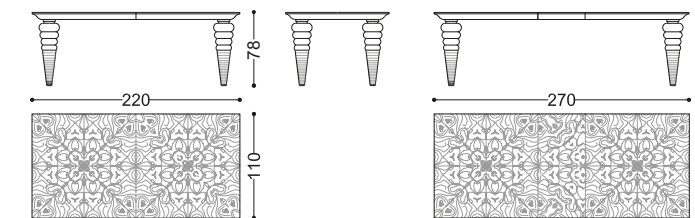

46005/R22 FIDELIA CLASSIC rectangular table - oak burr top

Design: Angelo Cappellini Staff

art. 46005/R22