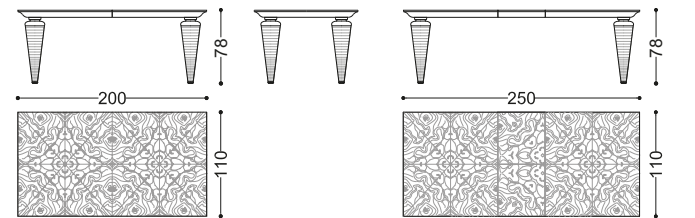

Design: Angelo Cappellini Staff

art. 46006/20

46006/R20 FIDELIA rectangular table - oak burr top

Design: Angelo Cappellini Staff

art. 46006/R20

46005/20 FIDELIA CLASSIC rectangular table

Design: Angelo Cappellini Staff