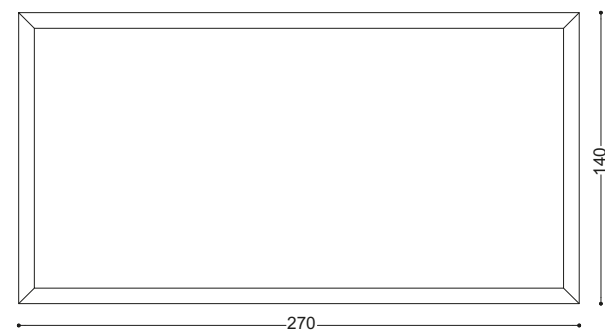

art. PLAID-OP

universal size for beds /18 /19 /20 /22
fabric required: 3 mt + 3 mt (border)

art. COPRILETTO-OP

universal size for beds /18 /19 /20 /22
fabric required: 6 mt + 3 mt (border)

TAVOLINI - SMALL TABLES