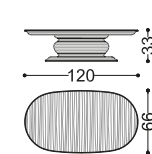

TAVOLINI - SMALL TABLES

45001 - 45002 LUDMILLA

Design: Alessandro Castello, Maria Antonietta Lagravinese
pg. 8/O-11/O, 24/O-26/O, 45/O-47/O, 63/O, 127/O, 296/O-297/O

art. 45001

art. 45002

45011 - 45012 - 45013 RUSLAN

Design: Alessandro Castello, Maria Antonietta Lagravinese
pg. 65/O, 69/O, 84/O-85/O, 90/O-92/O, 134/O-135/O, 192/O

art. 45011

art. 45012

art. 45013

45048 - 45048/TQPL - 45048/TR RODRIGO

Design: Angelo Cappellini Staff
pg. 170/O-171/O

art. 45048

art. 45048/TQPL

art. 45048/TR

45021 - 45022 - 45023 - 45027 PELLÉAS

Design: Alessandro Castello, Maria Antonietta Lagravinese
pg. 60/O-62/O, 79/O-80/O, 82/O, 141/O, 151/O-153/O, 156/O, 172/O, 304/O

art. 45021

art. 45022

art. 45023

art. 45027

45024 - 45025 - 45026 - 45028 ARKEL

Design: Alessandro Castello, Maria Antonietta Lagravinese
pg. 70/O-73/O

art. 45024

art. 45025

art. 45026

art. 45028

45051 - 45052 OLGA

Design: Alessandro Castello, Maria Antonietta Lagravinese
pg. 34/O-41/O

art. 45051

art. 45052

45061 - 45062 - 45063 TESEO

Design: Alessandro Castello, Maria Antonietta Lagravinese
pg. 15/O, 20/O-23/O, 324/O-325/O, 327/O

art. 45061

art. 45062

art. 45063

45031 - 45032 MÉLISANDE

Design: Alessandro Castello, Maria Antonietta Lagravinese
pg. 48/O, 98/O, 101/O, 117/O, 119/O, 123/O-125/O, 128/O-131/O, 136/O-138/O, 143/O-144/O

art. 45031

art. 45032

45031/A - 45032/A GENEVIÈVE antique mirror top

Design: Alessandro Castello, Maria Antonietta Lagravinese
pg. 6/O-7/O, 49/O-51/O, 74/O-77/O, 107/O-113/O, 158/O-161/O, 172/O-177/O, 328/O-331/O

art. 45031/A

art. 45032/A

45072 LEAR

Design: Alessandro Castello, Maria Antonietta Lagravinese
pg. 30/O-33/O

art. 45072

45081 - 45082 VANJA