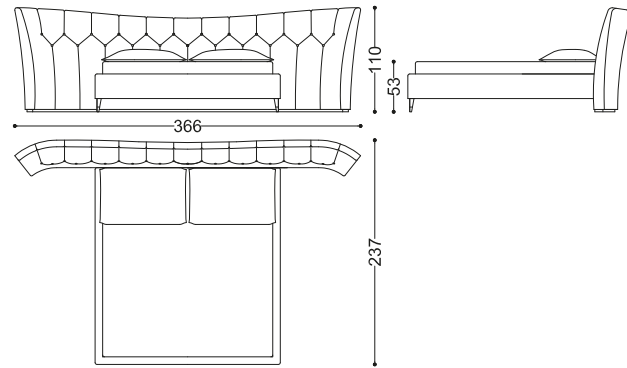

LETTI - BEDS

42500/18 - 42500/19 - 42500/20 - 42500/22 BUTTERFLY

Design: Alessandro Castello, Maria Antonietta Lagravinese

pg. 296/O-300/O

art. 42500/19