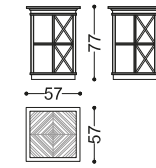

45048 - 45048/TQPL - 45048/TR RODRIGO

Design: Angelo Cappellini Staff
pg. 170/O-171/O

art. 45048