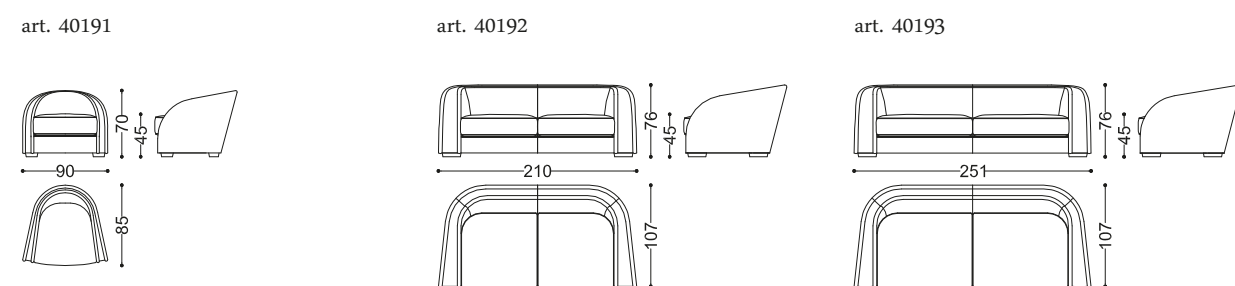

40191 - 40192 - 40193 CARMEN

Design: Alessandro Castello, Maria Antonietta Lagravinese

pg. 54/O-57/O, 365/O