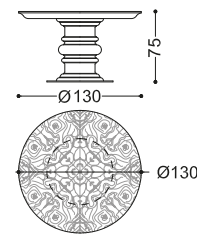

46001/R13 EDGAR round table - oak burr top

Design: Alessandro Castello, Maria Antonietta Lagravinese
pg. 240/O-245/O

art. 46001/R13