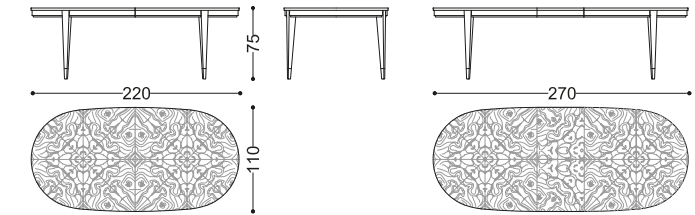

46010/R22 TIGRANA CLASSIC oval table - oak burr top

Design: Alessandro Castello, Maria Antonietta Lagravinese

art. 46010/R22