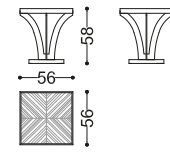

45011 - 45012 - 45013 RUSLAN

Design: Alessandro Castello, Maria Antonietta Lagravinese
pg. 65/O, 69/O, 84/O-85/O, 90/O-92/O, 134/O-135/O, 192/O

art. 45011