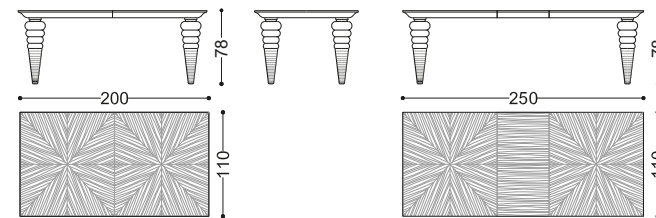

46005/20 FIDELIA CLASSIC rectangular table

Design: Angelo Cappellini Staff

pg. 238/O-239/O

art. 46005/20