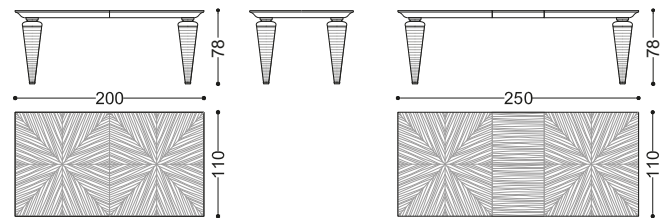

46006/20 FIDELIA rectangular table

Design: Angelo Cappellini Staff

art. 46006/20