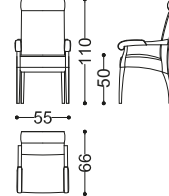

8100/P

Design: Angelo Cappellini Staff
pg. 376/O

art. 8100/P