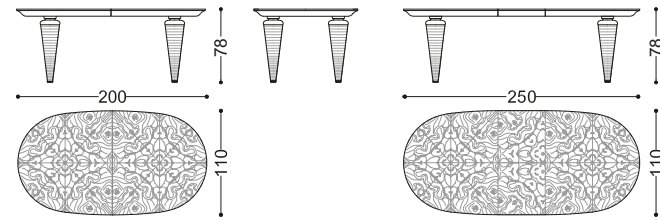

46004/R20 FIDELIA oval table - oak burr top

Design: Angelo Cappellini Staff

art. 46004/R20