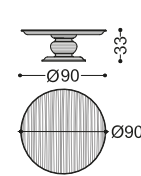

TAVOLINI - SMALL TABLES

45001 - 45002 LUDMILLA

Design: Alessandro Castello, Maria Antonietta Lagravinese
pg. 8/O-11/O, 24/O-26/O, 45/O-47/O, 63/O, 127/O, 296/O-297/O

art. 45001

art. 45002

45011 - 45012 - 45013 RUSLAN

Design: Alessandro Castello, Maria Antonietta Lagravinese
pg. 65/O, 69/O, 84/O-85/O, 90/O-92/O, 134/O-135/O, 192/O

art. 45011

art. 45012

art. 45013

45048 - 45048/TQPL - 45048/TR RODRIGO

Design: Angelo Cappellini Staff
pg. 170/O-171/O

art. 45048

art. 45048/TQPL

art. 45048/TR

45021 - 45022 - 45023 - 45027 PELLÉAS

Design: Alessandro Castello, Maria Antonietta Lagravinese
pg. 60/O-62/O, 79/O-80/O, 82/O, 141/O, 151/O-153/O, 156/O, 172/O, 304/O

art. 45021

art. 45022

art. 45023

art. 45027

45024 - 45025 - 45026 - 45028 ARKEL

Design: Alessandro Castello, Maria Antonietta Lagravinese
pg. 70/O-73/O

art. 45024

art. 45025

art. 45026

art. 45028

45051 - 45052 OLGA

Design: Alessandro Castello, Maria Antonietta Lagravinese
pg. 34/O-41/O

art. 45051

art. 45052

45061 - 45062 - 45063 TESEO

Design: Alessandro Castello, Maria Antonietta Lagravinese
pg. 15/O, 20/O-23/O, 324/O-325/O, 327/O

art. 45061

art. 45062

art. 45063

45031 - 45032 MÉLISANDE

Design: Alessandro Castello, Maria Antonietta Lagravinese
pg. 48/O, 98/O, 101/O, 117/O, 119/O, 123/O-125/O, 128/O-131/O, 136/O-138/O, 143/O-144/O

art. 45031

art. 45032

45031/A - 45032/A GENEVIÈVE antique mirror top

Design: Alessandro Castello, Maria Antonietta Lagravinese
pg. 6/O-7/O, 49/O-51/O, 74/O-77/O, 107/O-113/O, 158/O-161/O, 172/O-177/O, 328/O-331/O

art. 45031/A

art. 45032/A

45072 LEAR

Design: Alessandro Castello, Maria Antonietta Lagravinese
pg. 30/O-33/O

art. 45072

45081 - 45082 VANJA