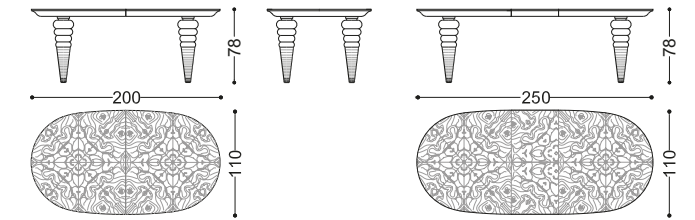

46007/R20 FIDELIA CLASSIC oval table - oak burr top

Design: Angelo Cappellini Staff

art. 46007/R20