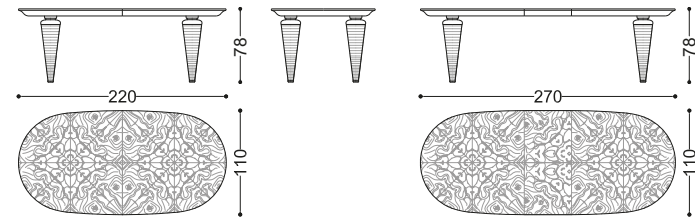

Design: Angelo Cappellini Staff

art. 46007/R20

46004/22 FIDELIA oval table

Design: Angelo Cappellini Staff

art. 46004/22

46004/R22 FIDELIA oval table - oak burr top

Design: Angelo Cappellini Staff

art. 46004/R22