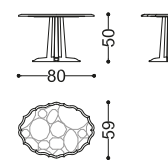

45041 - 45042 ANATOL

Design: Alessandro Castello, Maria Antonietta Lagravinese
pg. 52/O-53/O, 118/O, 146/O-147/O

art. 45041