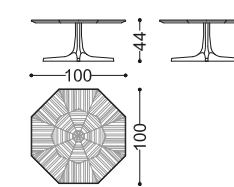

TAVOLINI - SMALL TABLES

45001 - 45002 LUDMILLA

Design: Alessandro Castello, Maria Antonietta Lagravinese
pg. 8/O-11/O, 24/O-26/O, 45/O-47/O, 63/O, 127/O, 296/O-297/O

art. 45001

art. 45002

45011 - 45012 - 45013 RUSLAN

Design: Alessandro Castello, Maria Antonietta Lagravinese
pg. 65/O, 69/O, 84/O-85/O, 90/O-92/O, 134/O-135/O, 192/O

art. 45011

art. 45012

art. 45013

45048 - 45048/TQPL - 45048/TR RODRIGO

Design: Angelo Cappellini Staff
pg. 170/O-171/O

art. 45048

art. 45048/TQPL

art. 45048/TR

45021 - 45022 - 45023 - 45027 PELLÉAS

Design: Alessandro Castello, Maria Antonietta Lagravinese
pg. 60/O-62/O, 79/O-80/O, 82/O, 141/O, 151/O-153/O, 156/O, 172/O, 304/O

art. 45021

art. 45022

art. 45023

art. 45027

45024 - 45025 - 45026 - 45028 ARKEL

Design: Alessandro Castello, Maria Antonietta Lagravinese
pg. 70/O-73/O

art. 45024

art. 45025

art. 45026

art. 45028

45051 - 45052 OLGA

Design: Alessandro Castello, Maria Antonietta Lagravinese
pg. 34/O-41/O

art. 45051

art. 45052

45061 - 45062 - 45063 TESEO

Design: Alessandro Castello, Maria Antonietta Lagravinese
pg. 15/O, 20/O-23/O, 324/O-325/O, 327/O

art. 45061

art. 45062

art. 45063

45031 - 45032 MÉLISANDE

Design: Alessandro Castello, Maria Antonietta Lagravinese
pg. 48/O, 98/O, 101/O, 117/O, 119/O, 123/O-125/O, 128/O-131/O, 136/O-138/O, 143/O-144/O

art. 45031

art. 45032

45031/A - 45032/A GENEVIÈVE antique mirror top

Design: Alessandro Castello, Maria Antonietta Lagravinese
pg. 6/O-7/O, 49/O-51/O, 74/O-77/O, 107/O-113/O, 158/O-161/O, 172/O-177/O, 328/O-331/O

art. 45031/A

art. 45032/A

45072 LEAR

Design: Alessandro Castello, Maria Antonietta Lagravinese
pg. 30/O-33/O

art. 45072

45081 - 45082 VANJA