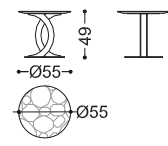

TAVOLINI - SMALL TABLES

45001 - 45002 LUDMILLA

Design: Alessandro Castello, Maria Antonietta Lagravinese
pg. 8/O-11/O, 24/O-26/O, 45/O-47/O, 63/O, 127/O, 296/O-297/O

art. 45001