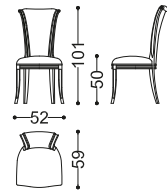

30005 CLAUDE

Design: Angelo Cappellini Staff
pg. 232/O-233/O, 351/O, 379/O

art. 30005