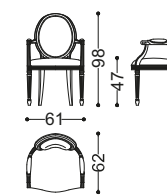

47017 MAURICE

Design: Angelo Cappellini Staff
pg. 374/O

art. 47017