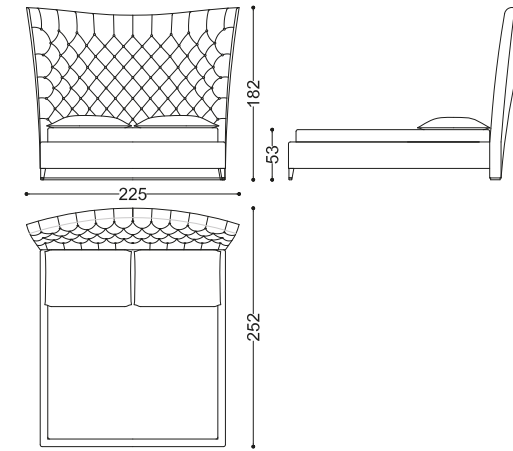

42600/18 - 42600/19 - 42600/20 - 42600/22 TOSCA

Design: Alessandro Castello, Maria Antonietta Lagravinese

pg. 272/O-279/O, 281/O

art. 42600/19

art. 42600/18 W 210 D 247 H 182
slatted base & mattress W 165 D 195