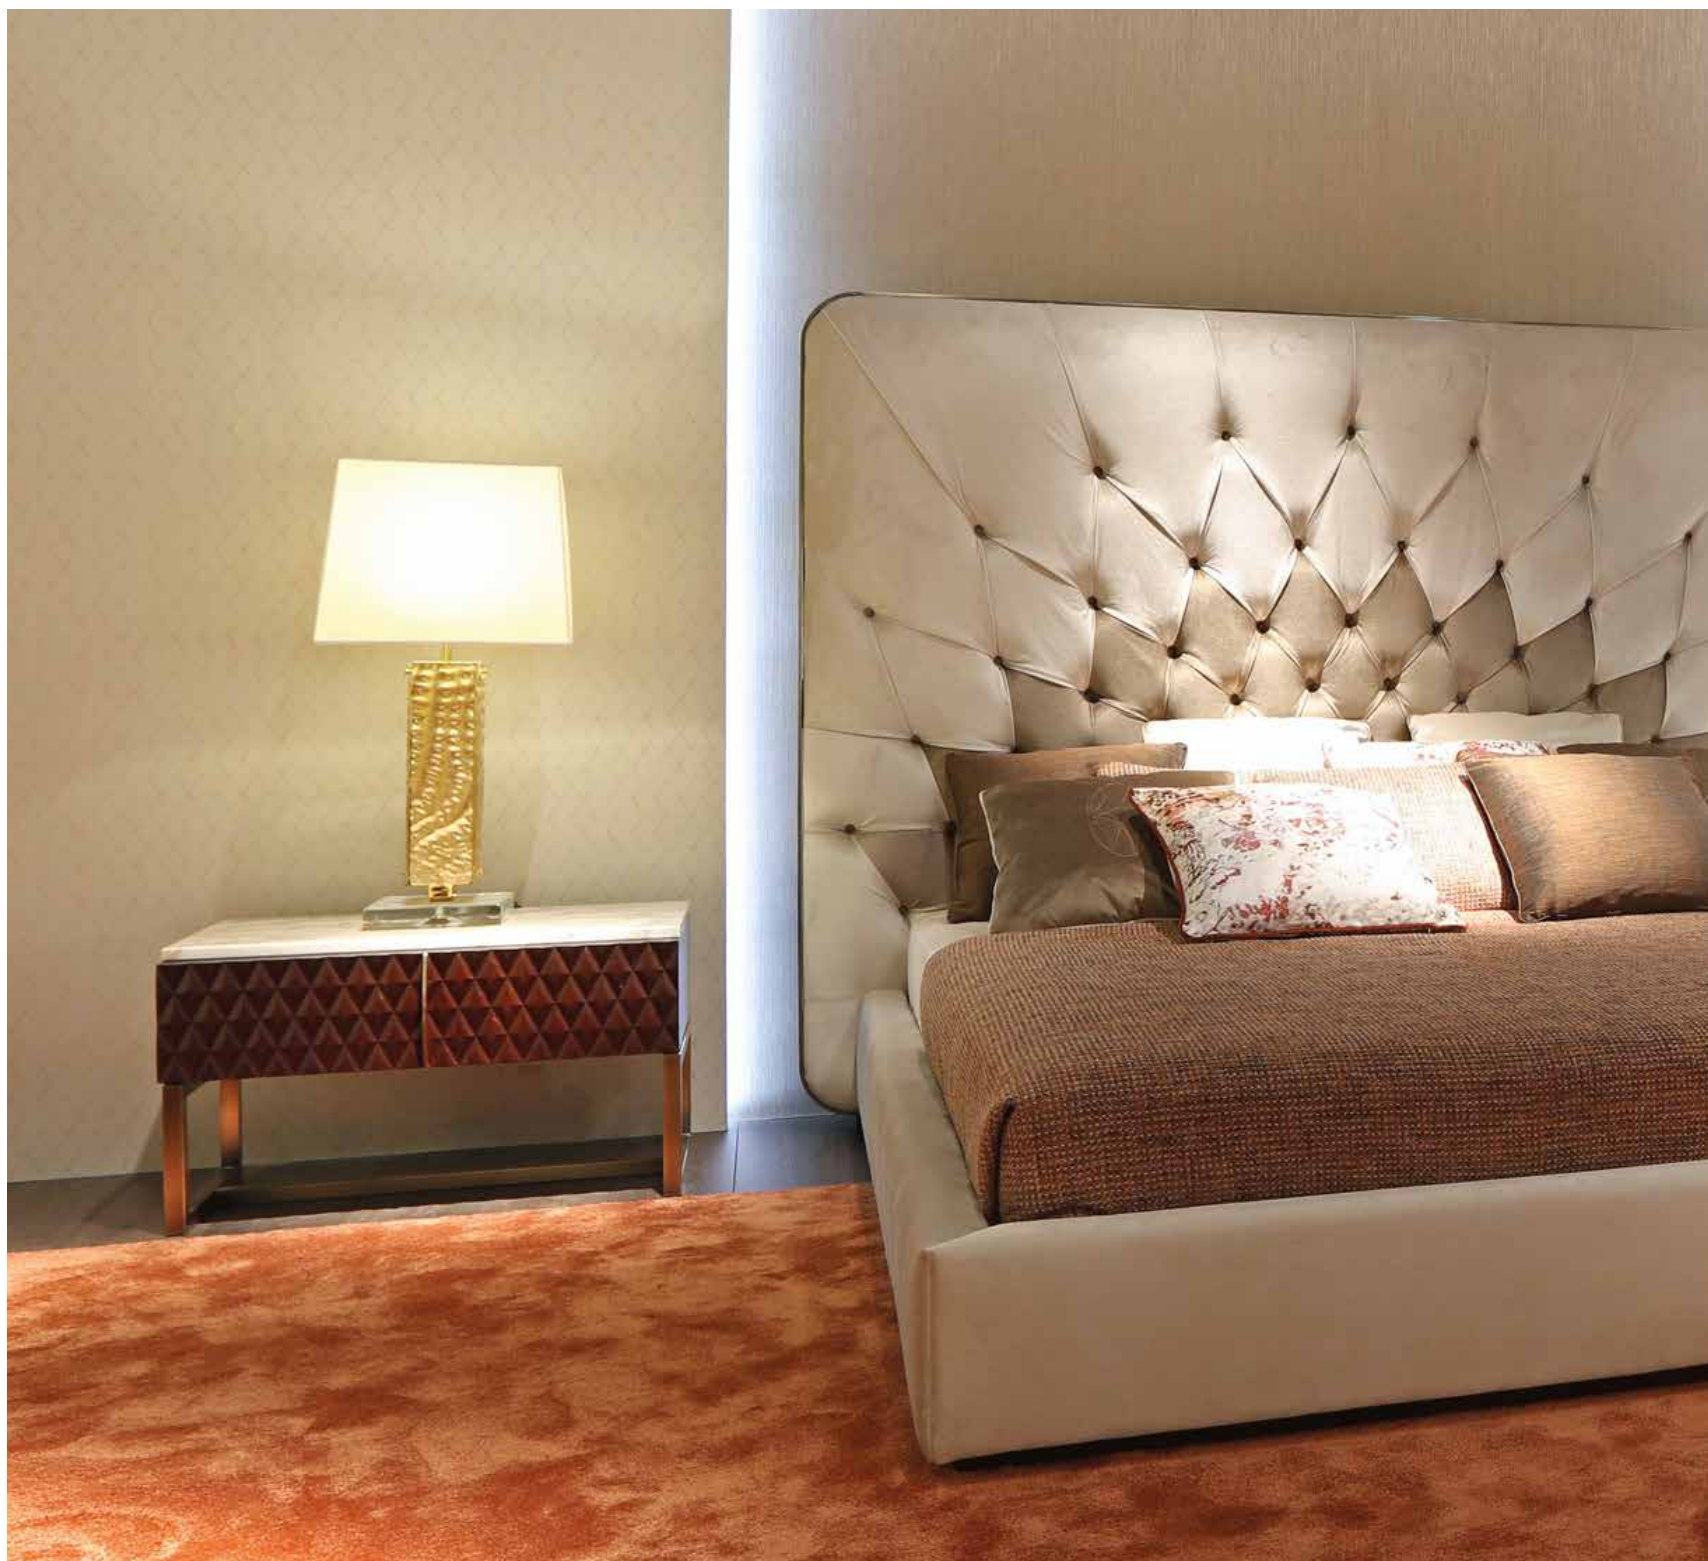

VERTIGO | fin. MOS
bed TX 1023/13 Cat. A Headboard upper part and bedframe
art. 42800/19 TX 1023/33 Cat. A Headboard central part
W 222 D 220 H 171 cm

Bedroom
Night table

VICTOR

design Castello Lagravinese Studio