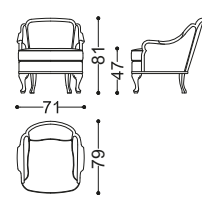

1806 SHELLEY

Design: Angelo Cappellini Staff
pg. 344/O, 370/O

art. 1806