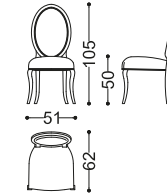

47003 ALEXANDER

Design: Angelo Cappellini Staff
pg. 204/O-207/O, 238/O-239/O, 352/O, 380/O

art. 47003