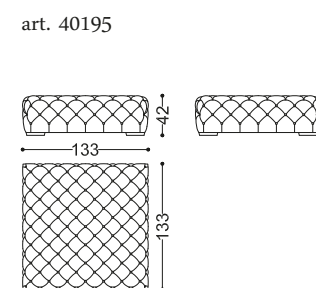

pg. 55/O, 58/O-59/O

from 40202 to 40208 MAVRA

Design: Alessandro Castello, Maria Antonietta Lagravinese

pg. 34/O-37/O, 40/O-43/O

SEDIE E POLTRONCINE - CHAIRS AND ARMCHAIRS

009

Design: Angelo Cappellini Staff
pg. 377/O