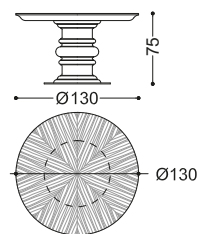

TAVOLI - TABLES

46001/13 EDGAR round table

Design: Alessandro Castello, Maria Antonietta Lagravinese

art. 46001/13