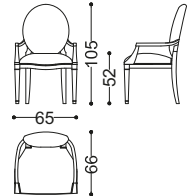

6317/P

Design: Angelo Cappellini Staff
pg. 375/O

art. 6317/P