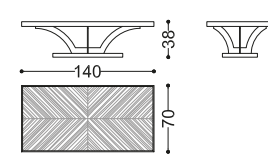

TAVOLINI - SMALL TABLES

45001 - 45002 LUDMILLA

Design: Alessandro Castello, Maria Antonietta Lagravinese
pg. 8/O-11/O, 24/O-26/O, 45/O-47/O, 63/O, 127/O, 296/O-297/O

art. 45001

art. 45002

45011 - 45012 - 45013 RUSLAN

Design: Alessandro Castello, Maria Antonietta Lagravinese
pg. 65/O, 69/O, 84/O-85/O, 90/O-92/O, 134/O-135/O, 192/O

art. 45011

art. 45012

art. 45013

45048 - 45048/TQPL - 45048/TR RODRIGO

Design: Angelo Cappellini Staff
pg. 170/O-171/O

art. 45048

art. 45048/TQPL

art. 45048/TR

45021 - 45022 - 45023 - 45027 PELLÉAS

Design: Alessandro Castello, Maria Antonietta Lagravinese
pg. 60/O-62/O, 79/O-80/O, 82/O, 141/O, 151/O-153/O, 156/O, 172/O, 304/O

art. 45021

art. 45022

art. 45023

art. 45027

45024 - 45025 - 45026 - 45028 ARKEL

Design: Alessandro Castello, Maria Antonietta Lagravinese
pg. 70/O-73/O

art. 45024

art. 45025

art. 45026

art. 45028

45051 - 45052 OLGA

Design: Alessandro Castello, Maria Antonietta Lagravinese
pg. 34/O-41/O

art. 45051

art. 45052

45061 - 45062 - 45063 TESEO

Design: Alessandro Castello, Maria Antonietta Lagravinese
pg. 15/O, 20/O-23/O, 324/O-325/O, 327/O

art. 45061

art. 45062

art. 45063

45031 - 45032 MÉLISANDE

Design: Alessandro Castello, Maria Antonietta Lagravinese
pg. 48/O, 98/O, 101/O, 117/O, 119/O, 123/O-125/O, 128/O-131/O, 136/O-138/O, 143/O-144/O

art. 45031

art. 45032

45031/A - 45032/A GENEVIÈVE antique mirror top

Design: Alessandro Castello, Maria Antonietta Lagravinese
pg. 6/O-7/O, 49/O-51/O, 74/O-77/O, 107/O-113/O, 158/O-161/O, 172/O-177/O, 328/O-331/O

art. 45031/A

art. 45032/A

45072 LEAR

Design: Alessandro Castello, Maria Antonietta Lagravinese
pg. 30/O-33/O

art. 45072

45081 - 45082 VANJA