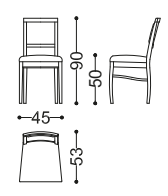

47010

Design: Angelo Cappellini Staff
pg. 381/O

art. 47010