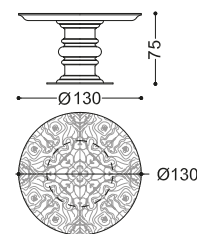

46001/R13 EDGAR round table - oak burr top

Design: Alessandro Castello, Maria Antonietta Lagravinese
pg. 240/O-245/O

art. 46001/R13