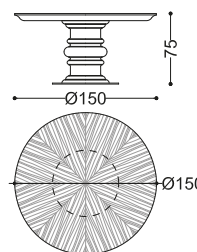

46001/15 EDGAR round table

Design: Alessandro Castello, Maria Antonietta Lagravinese

art. 46001/15