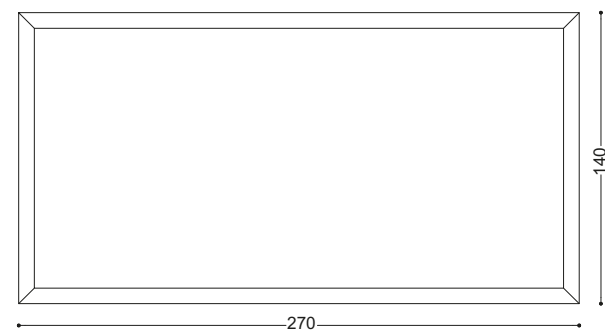

PLAID-OP plaid - COPRILETTO-OP bed cover

Design: Angelo Cappellini Staff

pg. 272/O, 276/O-277/O, 284/O, 287/O, 292/O-294/O, 296/O-297/O, 324/O-325/O, 331/O

art. PLAID-OP