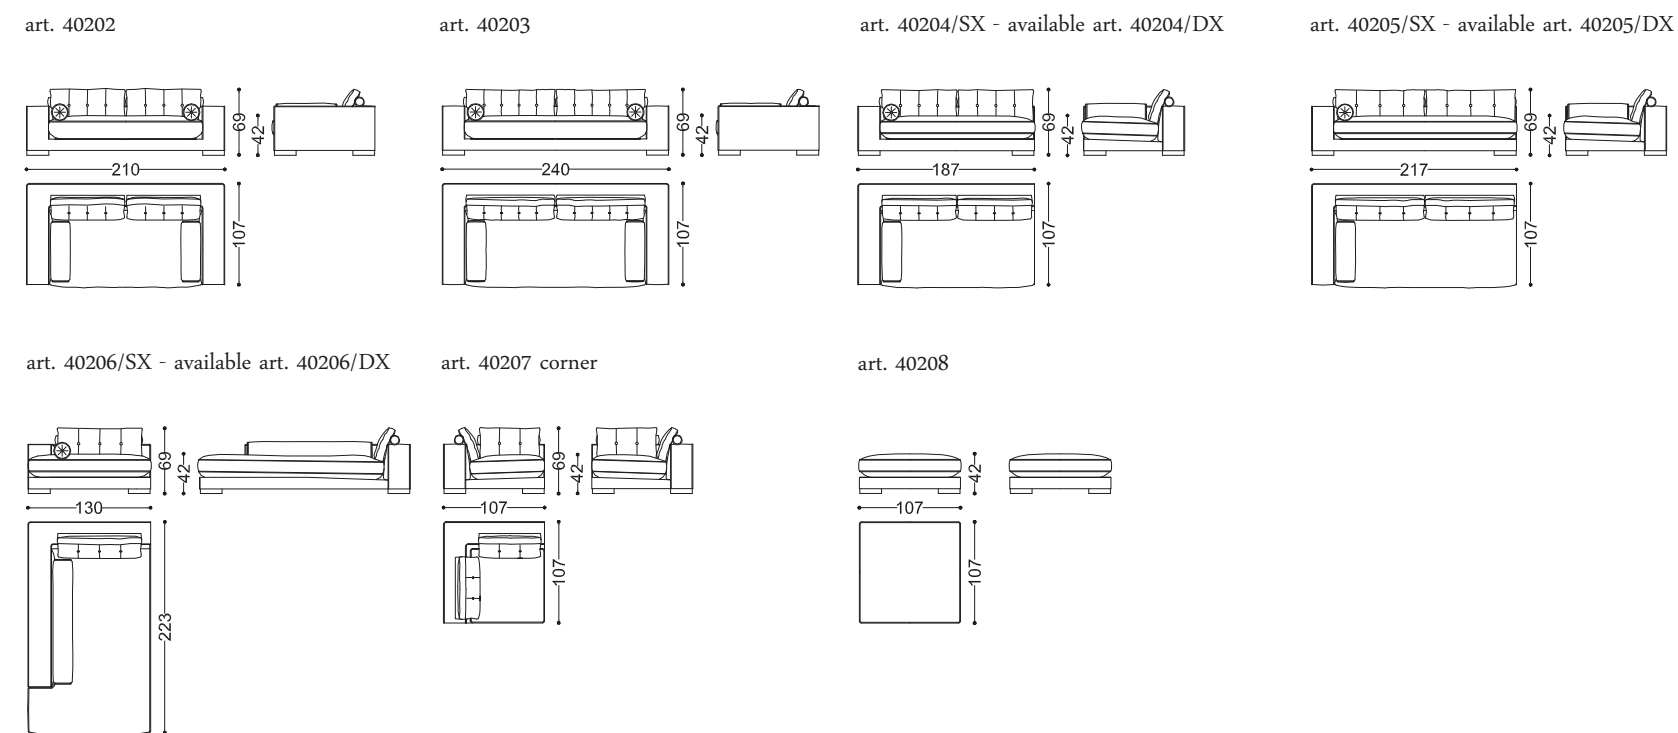

pg. 55/O, 58/O-59/O

from 40202 to 40208 MAVRA

Design: Alessandro Castello, Maria Antonietta Lagravinese

pg. 34/O-37/O, 40/O-43/O

SEDIE E POLTRONCINE - CHAIRS AND ARMCHAIRS

009

Design: Angelo Cappellini Staff
pg. 377/O