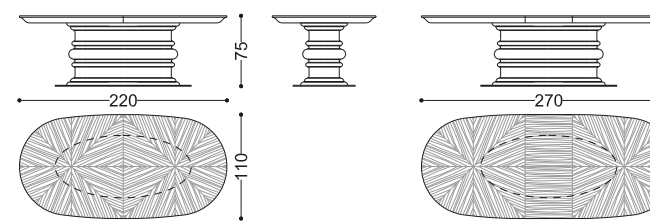

46002/22 EDGAR oval table

Design: Alessandro Castello, Maria Antonietta Lagravinese

art. 46002/22