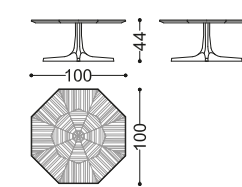

TAVOLINI - SMALL TABLES

45001 - 45002 LUDMILLA

Design: Alessandro Castello, Maria Antonietta Lagravinese
pg. 8/O-11/O, 24/O-26/O, 45/O-47/O, 63/O, 127/O, 296/O-297/O

art. 45001

art. 45002

45011 - 45012 - 45013 RUSLAN

Design: Alessandro Castello, Maria Antonietta Lagravinese
pg. 65/O, 69/O, 84/O-85/O, 90/O-92/O, 134/O-135/O, 192/O

art. 45011

art. 45012

art. 45013

45048 - 45048/TQPL - 45048/TR RODRIGO

Design: Angelo Cappellini Staff
pg. 170/O-171/O

art. 45048

art. 45048/TQPL

art. 45048/TR

45021 - 45022 - 45023 - 45027 PELLÉAS

Design: Alessandro Castello, Maria Antonietta Lagravinese
pg. 60/O-62/O, 79/O-80/O, 82/O, 141/O, 151/O-153/O, 156/O, 172/O, 304/O

art. 45021

art. 45022

art. 45023

art. 45027

45024 - 45025 - 45026 - 45028 ARKEL

Design: Alessandro Castello, Maria Antonietta Lagravinese
pg. 70/O-73/O

art. 45024

art. 45025

art. 45026

art. 45028

45051 - 45052 OLGA

Design: Alessandro Castello, Maria Antonietta Lagravinese
pg. 34/O-41/O

art. 45051

art. 45052

45061 - 45062 - 45063 TESEO

Design: Alessandro Castello, Maria Antonietta Lagravinese
pg. 15/O, 20/O-23/O, 324/O-325/O, 327/O

art. 45061

art. 45062

art. 45063

45031 - 45032 MÉLISANDE

Design: Alessandro Castello, Maria Antonietta Lagravinese
pg. 48/O, 98/O, 101/O, 117/O, 119/O, 123/O-125/O, 128/O-131/O, 136/O-138/O, 143/O-144/O

art. 45031

art. 45032

45031/A - 45032/A GENEVIÈVE antique mirror top

Design: Alessandro Castello, Maria Antonietta Lagravinese
pg. 6/O-7/O, 49/O-51/O, 74/O-77/O, 107/O-113/O, 158/O-161/O, 172/O-177/O, 328/O-331/O

art. 45031/A

art. 45032/A

45072 LEAR

Design: Alessandro Castello, Maria Antonietta Lagravinese
pg. 30/O-33/O

art. 45072

45081 - 45082 VANJA