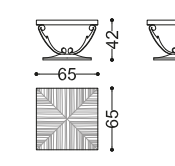

TAVOLINI - SMALL TABLES

45001 - 45002 LUDMILLA

Design: Alessandro Castello, Maria Antonietta Lagravinese
pg. 8/O-11/O, 24/O-26/O, 45/O-47/O, 63/O, 127/O, 296/O-297/O

art. 45001

art. 45002

45011 - 45012 - 45013 RUSLAN

Design: Alessandro Castello, Maria Antonietta Lagravinese
pg. 65/O, 69/O, 84/O-85/O, 90/O-92/O, 134/O-135/O, 192/O

art. 45011

art. 45012

art. 45013

45048 - 45048/TQPL - 45048/TR RODRIGO

Design: Angelo Cappellini Staff
pg. 170/O-171/O

art. 45048

art. 45048/TQPL

art. 45048/TR

45021 - 45022 - 45023 - 45027 PELLÉAS

Design: Alessandro Castello, Maria Antonietta Lagravinese
pg. 60/O-62/O, 79/O-80/O, 82/O, 141/O, 151/O-153/O, 156/O, 172/O, 304/O

art. 45021

art. 45022

art. 45023

art. 45027

45024 - 45025 - 45026 - 45028 ARKEL

Design: Alessandro Castello, Maria Antonietta Lagravinese
pg. 70/O-73/O

art. 45024

art. 45025

art. 45026

art. 45028

45051 - 45052 OLGA

Design: Alessandro Castello, Maria Antonietta Lagravinese
pg. 34/O-41/O

art. 45051

art. 45052

45061 - 45062 - 45063 TESEO

Design: Alessandro Castello, Maria Antonietta Lagravinese
pg. 15/O, 20/O-23/O, 324/O-325/O, 327/O

art. 45061

art. 45062

art. 45063

45031 - 45032 MÉLISANDE

Design: Alessandro Castello, Maria Antonietta Lagravinese
pg. 48/O, 98/O, 101/O, 117/O, 119/O, 123/O-125/O, 128/O-131/O, 136/O-138/O, 143/O-144/O

art. 45031

art. 45032

45031/A - 45032/A GENEVIÈVE antique mirror top

Design: Alessandro Castello, Maria Antonietta Lagravinese
pg. 6/O-7/O, 49/O-51/O, 74/O-77/O, 107/O-113/O, 158/O-161/O, 172/O-177/O, 328/O-331/O

art. 45031/A

art. 45032/A

45072 LEAR

Design: Alessandro Castello, Maria Antonietta Lagravinese
pg. 30/O-33/O

art. 45072

45081 - 45082 VANJA