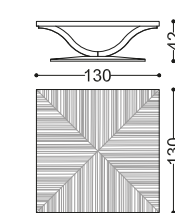

TAVOLINI - SMALL TABLES

45001 - 45002 LUDMILLA

Design: Alessandro Castello, Maria Antonietta Lagravinese
pg. 8/O-11/O, 24/O-26/O, 45/O-47/O, 63/O, 127/O, 296/O-297/O

art. 45001

art. 45002

45011 - 45012 - 45013 RUSLAN

Design: Alessandro Castello, Maria Antonietta Lagravinese
pg. 65/O, 69/O, 84/O-85/O, 90/O-92/O, 134/O-135/O, 192/O

art. 45011

art. 45012

art. 45013

45048 - 45048/TQPL - 45048/TR RODRIGO

Design: Angelo Cappellini Staff
pg. 170/O-171/O

art. 45048

art. 45048/TQPL

art. 45048/TR

45021 - 45022 - 45023 - 45027 PELLÉAS

Design: Alessandro Castello, Maria Antonietta Lagravinese
pg. 60/O-62/O, 79/O-80/O, 82/O, 141/O, 151/O-153/O, 156/O, 172/O, 304/O

art. 45021

art. 45022

art. 45023

art. 45027

45024 - 45025 - 45026 - 45028 ARKEL

Design: Alessandro Castello, Maria Antonietta Lagravinese
pg. 70/O-73/O

art. 45024

art. 45025

art. 45026

art. 45028

45051 - 45052 OLGA

Design: Alessandro Castello, Maria Antonietta Lagravinese
pg. 34/O-41/O

art. 45051

art. 45052

45061 - 45062 - 45063 TESEO

Design: Alessandro Castello, Maria Antonietta Lagravinese
pg. 15/O, 20/O-23/O, 324/O-325/O, 327/O

art. 45061

art. 45062

art. 45063

45031 - 45032 MÉLISANDE

Design: Alessandro Castello, Maria Antonietta Lagravinese
pg. 48/O, 98/O, 101/O, 117/O, 119/O, 123/O-125/O, 128/O-131/O, 136/O-138/O, 143/O-144/O

art. 45031

art. 45032

45031/A - 45032/A GENEVIÈVE antique mirror top

Design: Alessandro Castello, Maria Antonietta Lagravinese
pg. 6/O-7/O, 49/O-51/O, 74/O-77/O, 107/O-113/O, 158/O-161/O, 172/O-177/O, 328/O-331/O

art. 45031/A

art. 45032/A

45072 LEAR

Design: Alessandro Castello, Maria Antonietta Lagravinese
pg. 30/O-33/O

art. 45072

45081 - 45082 VANJA