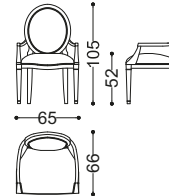

6310/P

Design: Angelo Cappellini Staff
pg. 375/O

art. 6310/P