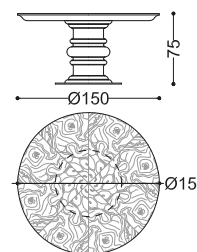

46001/R15 EDGAR round table - oak burr top

Design: Alessandro Castello, Maria Antonietta Lagravinese

art. 46001/R15