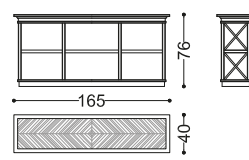

45548/CONS RODRIGO

Design: Angelo Cappellini Staff
pg. 168/O

art. 45548/CONS