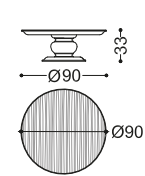

TAVOLINI - SMALL TABLES

45001 - 45002 LUDMILLA

Design: Alessandro Castello, Maria Antonietta Lagravinese
pg. 8/O-11/O, 24/O-26/O, 45/O-47/O, 63/O, 127/O, 296/O-297/O

art. 45001

art. 45002

45011 - 45012 - 45013 RUSLAN

Design: Alessandro Castello, Maria Antonietta Lagravinese
pg. 65/O, 69/O, 84/O-85/O, 90/O-92/O, 134/O-135/O, 192/O

art. 45011

art. 45012

art. 45013

45048 - 45048/TQPL - 45048/TR RODRIGO

Design: Angelo Cappellini Staff
pg. 170/O-171/O

art. 45048

art. 45048/TQPL

art. 45048/TR

45021 - 45022 - 45023 - 45027 PELLÉAS

Design: Alessandro Castello, Maria Antonietta Lagravinese
pg. 60/O-62/O, 79/O-80/O, 82/O, 141/O, 151/O-153/O, 156/O, 172/O, 304/O

art. 45021

art. 45022

art. 45023

art. 45027

45024 - 45025 - 45026 - 45028 ARKEL

Design: Alessandro Castello, Maria Antonietta Lagravinese
pg. 70/O-73/O

art. 45024

art. 45025

art. 45026

art. 45028

45051 - 45052 OLGA

Design: Alessandro Castello, Maria Antonietta Lagravinese
pg. 34/O-41/O

art. 45051

art. 45052

45061 - 45062 - 45063 TESEO

Design: Alessandro Castello, Maria Antonietta Lagravinese
pg. 15/O, 20/O-23/O, 324/O-325/O, 327/O

art. 45061

art. 45062

art. 45063

45031 - 45032 MÉLISANDE

Design: Alessandro Castello, Maria Antonietta Lagravinese
pg. 48/O, 98/O, 101/O, 117/O, 119/O, 123/O-125/O, 128/O-131/O, 136/O-138/O, 143/O-144/O

art. 45031

art. 45032

45031/A - 45032/A GENEVIÈVE antique mirror top

Design: Alessandro Castello, Maria Antonietta Lagravinese
pg. 6/O-7/O, 49/O-51/O, 74/O-77/O, 107/O-113/O, 158/O-161/O, 172/O-177/O, 328/O-331/O

art. 45031/A

art. 45032/A

45072 LEAR

Design: Alessandro Castello, Maria Antonietta Lagravinese
pg. 30/O-33/O

art. 45072

45081 - 45082 VANJA