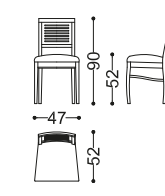

47007

Design: Angelo Cappellini Staff
pg. 381/O

art. 47007