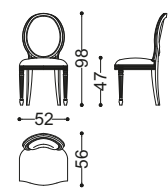

Design: Angelo Cappellini Staff
pg. 208/O-209/O, 378/O

art. 30097/P

47016 MAURICE

Design: Angelo Cappellini Staff
pg. 200/O-201/O, 234/O-237/O, 290/O, 374/O

art. 47016

47017 MAURICE

Design: Angelo Cappellini Staff
pg. 374/O