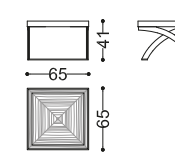

45072 LEAR

Design: Alessandro Castello, Maria Antonietta Lagravinese
pg. 30/O-33/O

art. 45072