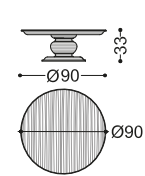

TAVOLINI - SMALL TABLES

45001 - 45002 LUDMILLA

Design: Alessandro Castello, Maria Antonietta Lagravinese
pg. 8/O-11/O, 24/O-26/O, 45/O-47/O, 63/O, 127/O, 296/O-297/O

art. 45001

art. 45002

45011 - 45012 - 45013 RUSLAN

Design: Alessandro Castello, Maria Antonietta Lagravinese
pg. 65/O, 69/O, 84/O-85/O, 90/O-92/O, 134/O-135/O, 192/O

art. 45011

art. 45012

art. 45013

45048 - 45048/TQPL - 45048/TR RODRIGO

Design: Angelo Cappellini Staff
pg. 170/O-171/O

art. 45048

art. 45048/TQPL

art. 45048/TR

45021 - 45022 - 45023 - 45027 PELLÉAS

Design: Alessandro Castello, Maria Antonietta Lagravinese
pg. 60/O-62/O, 79/O-80/O, 82/O, 141/O, 151/O-153/O, 156/O, 172/O, 304/O

art. 45021

art. 45022

art. 45023

art. 45027

45024 - 45025 - 45026 - 45028 ARKEL

Design: Alessandro Castello, Maria Antonietta Lagravinese
pg. 70/O-73/O

art. 45024

art. 45025

art. 45026

art. 45028

45051 - 45052 OLGA

Design: Alessandro Castello, Maria Antonietta Lagravinese
pg. 34/O-41/O

art. 45051

art. 45052

45061 - 45062 - 45063 TESEO

Design: Alessandro Castello, Maria Antonietta Lagravinese
pg. 15/O, 20/O-23/O, 324/O-325/O, 327/O

art. 45061

art. 45062

art. 45063

45031 - 45032 MÉLISANDE

Design: Alessandro Castello, Maria Antonietta Lagravinese
pg. 48/O, 98/O, 101/O, 117/O, 119/O, 123/O-125/O, 128/O-131/O, 136/O-138/O, 143/O-144/O

art. 45031

art. 45032

45031/A - 45032/A GENEVIÈVE antique mirror top

Design: Alessandro Castello, Maria Antonietta Lagravinese
pg. 6/O-7/O, 49/O-51/O, 74/O-77/O, 107/O-113/O, 158/O-161/O, 172/O-177/O, 328/O-331/O

art. 45031/A

art. 45032/A

45072 LEAR

Design: Alessandro Castello, Maria Antonietta Lagravinese
pg. 30/O-33/O

art. 45072

45081 - 45082 VANJA