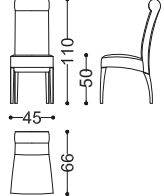

8100

Design: Angelo Cappellini Staff
pg. 376/O

art. 8100