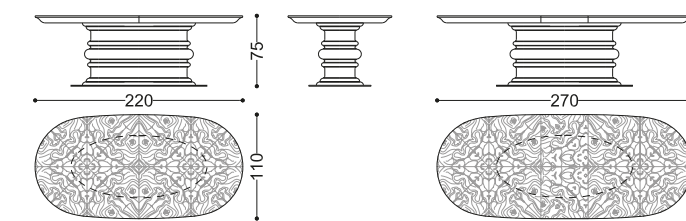

46002/R22 EDGAR oval table - oak burr top

Design: Alessandro Castello, Maria Antonietta Lagravinese

art. 46002/R22