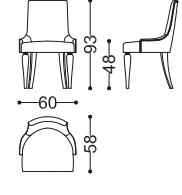

49011

Design: Angelo Cappellini Staff
pg. 379/O

art. 49011