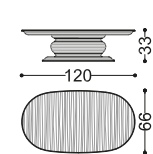

TAVOLINI - SMALL TABLES

45001 - 45002 LUDMILLA

Design: Alessandro Castello, Maria Antonietta Lagravinese
pg. 8/O-11/O, 24/O-26/O, 45/O-47/O, 63/O, 127/O, 296/O-297/O

art. 45001

art. 45002

45011 - 45012 - 45013 RUSLAN

Design: Alessandro Castello, Maria Antonietta Lagravinese
pg. 65/O, 69/O, 84/O-85/O, 90/O-92/O, 134/O-135/O, 192/O

art. 45011

art. 45012

art. 45013

45048 - 45048/TQPL - 45048/TR RODRIGO

Design: Angelo Cappellini Staff
pg. 170/O-171/O

art. 45048

art. 45048/TQPL

art. 45048/TR

45021 - 45022 - 45023 - 45027 PELLÉAS

Design: Alessandro Castello, Maria Antonietta Lagravinese
pg. 60/O-62/O, 79/O-80/O, 82/O, 141/O, 151/O-153/O, 156/O, 172/O, 304/O

art. 45021

art. 45022

art. 45023

art. 45027

45024 - 45025 - 45026 - 45028 ARKEL

Design: Alessandro Castello, Maria Antonietta Lagravinese
pg. 70/O-73/O

art. 45024

art. 45025

art. 45026

art. 45028

45051 - 45052 OLGA

Design: Alessandro Castello, Maria Antonietta Lagravinese
pg. 34/O-41/O

art. 45051

art. 45052

45061 - 45062 - 45063 TESEO

Design: Alessandro Castello, Maria Antonietta Lagravinese
pg. 15/O, 20/O-23/O, 324/O-325/O, 327/O

art. 45061

art. 45062

art. 45063

45031 - 45032 MÉLISANDE

Design: Alessandro Castello, Maria Antonietta Lagravinese
pg. 48/O, 98/O, 101/O, 117/O, 119/O, 123/O-125/O, 128/O-131/O, 136/O-138/O, 143/O-144/O

art. 45031

art. 45032

45031/A - 45032/A GENEVIÈVE antique mirror top

Design: Alessandro Castello, Maria Antonietta Lagravinese
pg. 6/O-7/O, 49/O-51/O, 74/O-77/O, 107/O-113/O, 158/O-161/O, 172/O-177/O, 328/O-331/O

art. 45031/A

art. 45032/A

45072 LEAR

Design: Alessandro Castello, Maria Antonietta Lagravinese
pg. 30/O-33/O

art. 45072

45081 - 45082 VANJA