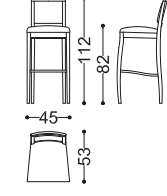

47012

Design: Angelo Cappellini Staff
pg. 381/O

art. 47012